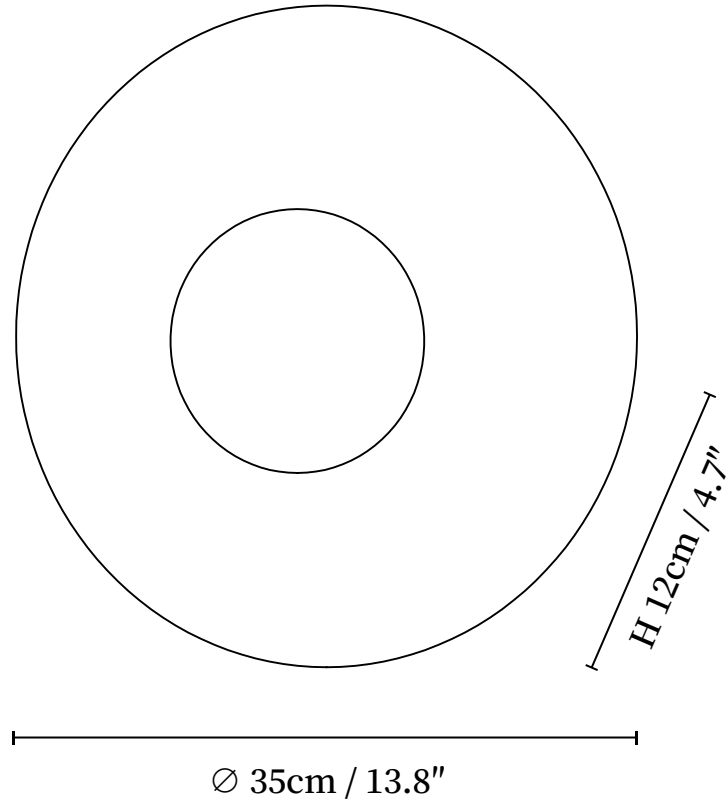

SPECIFICATION SHEET

SPECIFICATION DETAILS

*For custom options, consult factory for details

Fixture Dimensions	D 13.8" x H 4.7"
Light source	Integrated LED
Wattage	~5 Watts
Voltage	AC 110-240V
Dimming	Not supported
CRI(Ra)	90+CRI
Mounting	Hardwired.
LED Rated Life	30000 hours
Color Temperature	Warm Light (3000K), Neutral Light (4000K), Cool Light (6000K)
Control method	Compatible with common wall switches (not included)
Finishes	Gold foil.
Shade Details	Gold foil.
Material	Metal, Gold foil.

SPECIFICATION SHEET

SPECIFICATION DETAILS

*For custom options, consult factory for details

Fixture Dimensions	D 13.8" x H 5.9", D 15.7" x H 6.3" D 19.7" x H 6.7", D 23.6" x H 7.5" D 27.6" x H 7.9", D 31.5" x H 7.9"
Light source	Integrated LED
Wattage	10/10/12/14/14/14 Watts
Voltage	AC 110-240V
Dimming	Not supported
CRI(Ra)	90+CRI
Mounting	Hardwired.
LED Rated Life	30000 hours
Color Temperature	Warm Light (3000K), Neutral Light (4000K), Cool Light (6000K)
Control method	Compatible with common wall switches (not included)
Finishes	Gold foil.
Shade Details	Gold foil.
Material	Metal, Gold foil.