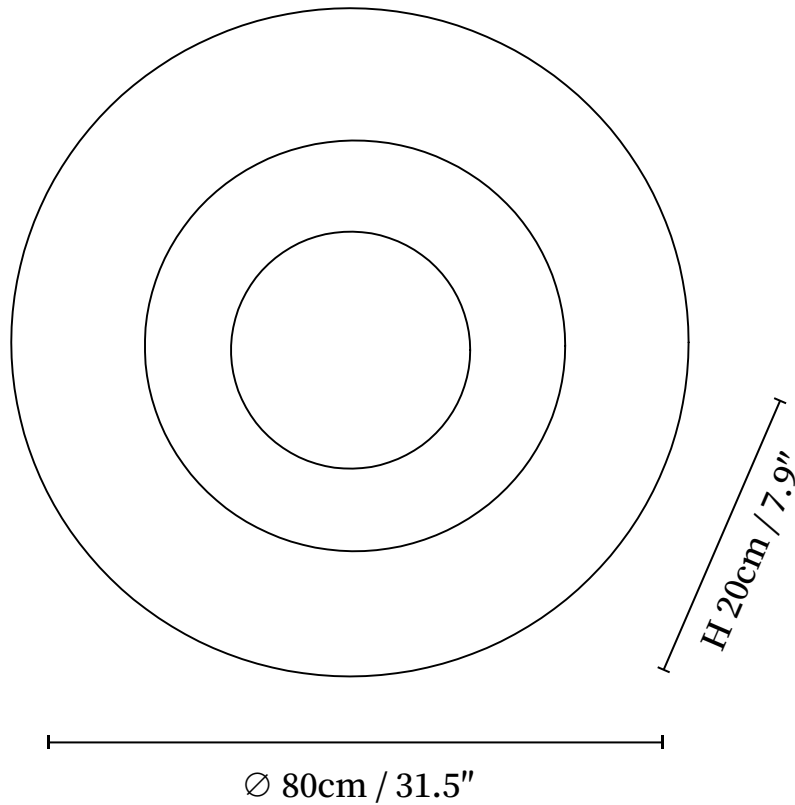

SPECIFICATION SHEET

SPECIFICATION DETAILS

*For custom options, consult factory for details

Fixture Dimensions	D 13.8" x H 4.7"
Light source	Integrated LED
Wattage	~5 Watts
Voltage	AC 110-240V
Dimming	Not supported
CRI(Ra)	90+CRI
Mounting	Hardwired.
LED Rated Life	30000 hours
Color Temperature	Warm Light (3000K), Neutral Light (4000K), Cool Light (6000K)
Control method	Compatible with common wall switches (not included)
Finishes	Gold foil.
Shade Details	Gold foil.
Material	Metal, Gold foil.

SPECIFICATION SHEET

SPECIFICATION DETAILS

*For custom options, consult factory for details

Fixture Dimensions	D 13.8" x H 5.9", D 15.7" x H 6.3" D 19.7" x H 6.7", D 23.6" x H 7.5" D 27.6" x H 7.9", D 31.5" x H 7.9"
Light source	Integrated LED
Wattage	10/10/12/14/14/14 Watts
Voltage	AC 110-240V
Dimming	Not supported
CRI(Ra)	90+CRI
Mounting	Hardwired.
LED Rated Life	30000 hours
Color Temperature	Warm Light (3000K), Neutral Light (4000K), Cool Light (6000K)
Control method	Compatible with common wall switches (not included)
Finishes	Gold foil.
Shade Details	Gold foil.
Material	Metal, Gold foil.