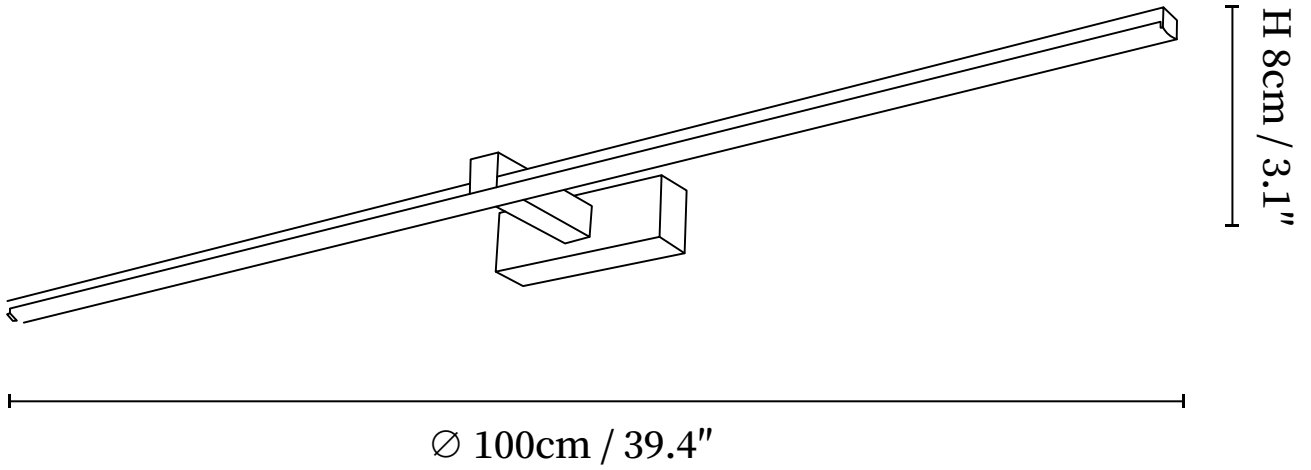

## SPECIFICATION DETAILS

\*For custom options, consult factory for details

<b>Fixture Dimensions</b>	D 15.7" x H 3.1", D 23.6" x H 3.1" D 31.5" x H 3.1", D 39.4" x H 3.1"
<b>Light source</b>	Integrated LED
<b>Wattage</b>	~8 Watts
<b>Voltage</b>	AC 110-240V
<b>Dimming</b>	Not supported
<b>CRI(Ra)</b>	90+CRI
<b>Mounting</b>	Hardwired.
<b>LED Rated Life</b>	30000 hours
<b>Color Temperature</b>	Warm Light (3000K), Neutral Light (4000K), Cool Light (6000K)
<b>Control method</b>	Compatible with common wall switches (not included)
<b>Finishes</b>	Black.
<b>Shade Details</b>	White.
<b>Material</b>	Metal, Aluminum, Silica Gel.