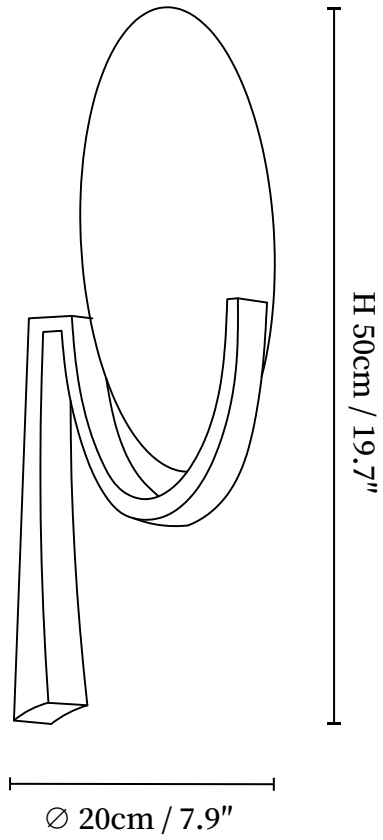

SPECIFICATION SHEET

SPECIFICATION DETAILS

*For custom options, consult factory for details

Fixture Dimensions	D 7.9" x H 19.7"
Light source	Integrated LED
Wattage	~5 Watts
Voltage	AC 110-240V
Dimming	Not supported
CRI(Ra)	90+CRI
Mounting	Hardwired.
LED Rated Life	30000 hours
Color Temperature	Warm Light (3000K), Neutral Light (4000K), Cool Light (6000K)
Control method	Compatible with common wall switches(not included)
Finishes	Copper, Black.
Shade Details	White.
Material	Metal, Alabaster.