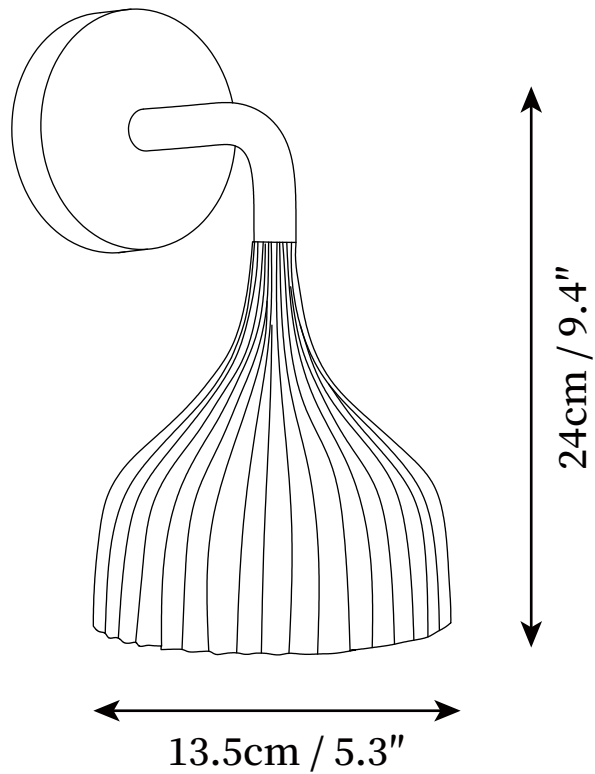

SPECIFICATION SHEET

SPECIFICATION DETAILS

*For custom options, consult factory for details

Fixture Dimensions	D 5.3" x H 9.4"
Light source	E14 (bulb not included)
Wattage	MAX 15W incandescent bulb or LED equivalent.
Voltage	AC 110-240V
Mounting	Hardwired.
Dimming	Compatible with dimmable bulbs (bulb not included)
Control method	Compatible with common wall switches (not included)
Finishes	Chrome.
Shade Details	Clear, White, Amber.
Material	Metal, Plastic.