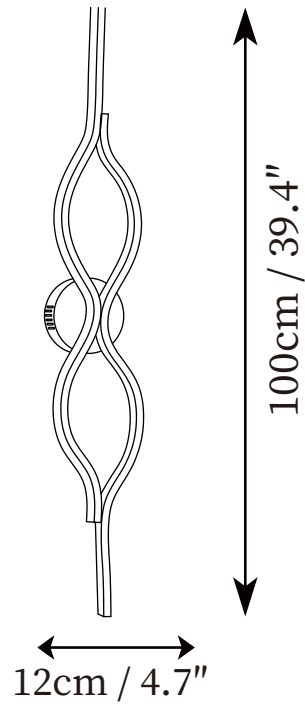

SPECIFICATION SHEET

SPECIFICATION DETAILS

*For custom options, consult factory for details

Fixture Dimensions	D 4.7" x H 23.6" (20W) D 4.7" x H 31.5" (24W) D 4.7" x H 39.4" (28W)
Light source	Integrated LED
Wattage	~20 Watts
Voltage	AC 110-240V
Dimming	Not supported
CRI(Ra)	90+CRI
Mounting	Hardwired.
LED Rated Life	30000 hours
Color Temperature	Warm Light (3000K), Neutral Light (4000K), Cool Light (6000K)
Control method	Compatible with common wall switches(not included)
Finishes	Brass.
Shade Details	White.
Material	Brass, Silica gel.