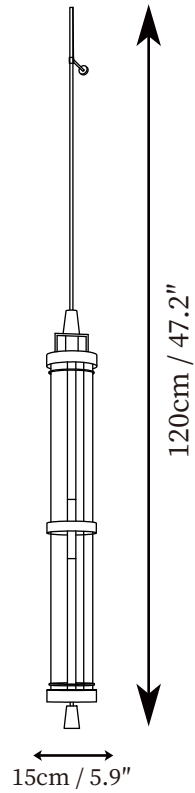

# SPECIFICATION SHEET

---

## SPECIFICATION DETAILS

\*For custom options, consult factory for details

<b>Fixture Dimensions</b>	D 5.9" x H 47.2"
<b>Light source</b>	Integrated LED
<b>Wattage</b>	~5 Watts
<b>Voltage</b>	AC 110-240V
<b>Dimming</b>	Not supported
<b>CRI(Ra)</b>	90+CRI
<b>Mounting</b>	Hardwired.
<b>LED Rated Life</b>	30000 hours
<b>Color Temperature</b>	Warm Light (3000K), Neutral Light (4000K), Cool Light (6000K)
<b>Control method</b>	Compatible with common wall switches(not included)
<b>Finishes</b>	Black.
<b>Shade Details</b>	Clear.
<b>Material</b>	Metal, Glass.