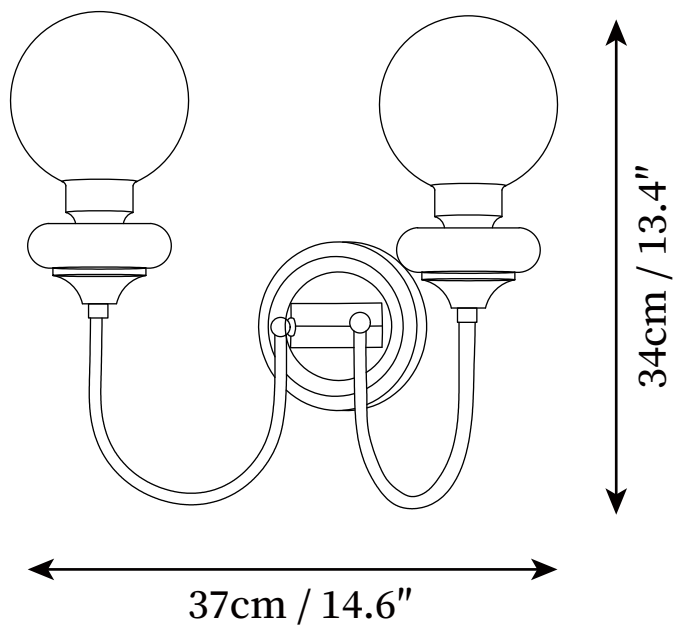

## SPECIFICATION DETAILS

\*For custom options, consult factory for details

<b>Fixture Dimensions</b>	L 9.1" x W 4.7" x H 13.4"
<b>Light source</b>	G9 (bulb not included)
<b>Wattage</b>	MAX 5W incandescent bulb or LED equivalent.
<b>Voltage</b>	AC 110-240V
<b>Mounting</b>	Hardwired.
<b>Dimming</b>	Compatible with dimmable bulbs (bulb not included)
<b>Control method</b>	Compatible with common wall switches(not included)
<b>Finishes</b>	Brass, Walnut color.
<b>Shade Details</b>	White.
<b>Material</b>	Brass, Glass, Walnut.

## SPECIFICATION DETAILS

\*For custom options, consult factory for details

<b>Fixture Dimensions</b>	L 9.1" x W 14.6" x H 13.4"
<b>Light source</b>	G9 (bulb not included)
<b>Wattage</b>	MAX 5W incandescent bulb or LED equivalent.
<b>Voltage</b>	AC 110-240V
<b>Mounting</b>	Hardwired.
<b>Dimming</b>	Compatible with dimmable bulbs (bulb not included)
<b>Control method</b>	Compatible with common wall switches(not included)
<b>Finishes</b>	Brass, Walnut color.
<b>Shade Details</b>	White.
<b>Material</b>	Brass, Glass, Walnut.