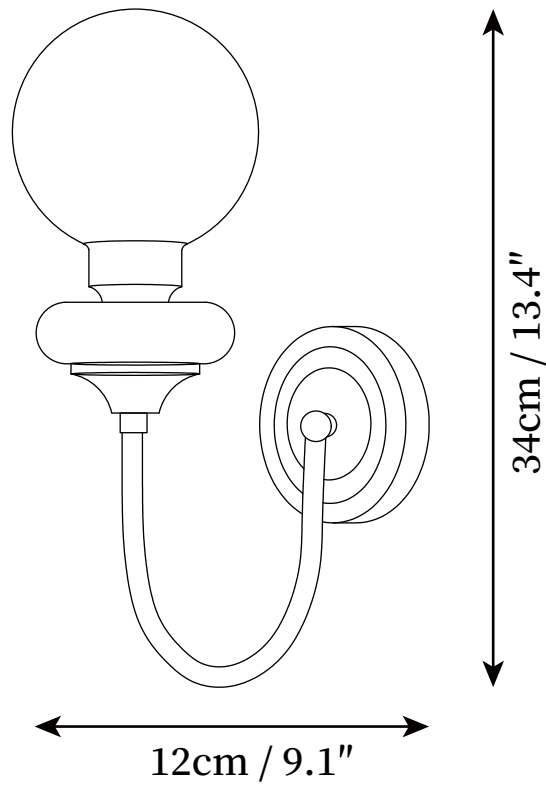

# SPECIFICATION SHEET

---

## SPECIFICATION DETAILS

\*For custom options, consult factory for details

<b>Fixture Dimensions</b>	L 9.1" x W 4.7" x H 13.4"
<b>Light source</b>	G9 (bulb not included)
<b>Wattage</b>	MAX 5W incandescent bulb or LED equivalent.
<b>Voltage</b>	AC 110-240V
<b>Mounting</b>	Hardwired.
<b>Dimming</b>	Compatible with dimmable bulbs (bulb not included)
<b>Control method</b>	Compatible with common wall switches(not included)
<b>Finishes</b>	Brass, Walnut color.
<b>Shade Details</b>	White.
<b>Material</b>	Brass, Glass, Walnut.

## SPECIFICATION DETAILS

\*For custom options, consult factory for details

<b>Fixture Dimensions</b>	L 9.1" x W 14.6" x H 13.4"
<b>Light source</b>	G9 (bulb not included)
<b>Wattage</b>	MAX 5W incandescent bulb or LED equivalent.
<b>Voltage</b>	AC 110-240V
<b>Mounting</b>	Hardwired.
<b>Dimming</b>	Compatible with dimmable bulbs (bulb not included)
<b>Control method</b>	Compatible with common wall switches(not included)
<b>Finishes</b>	Brass, Walnut color.
<b>Shade Details</b>	White.
<b>Material</b>	Brass, Glass, Walnut.