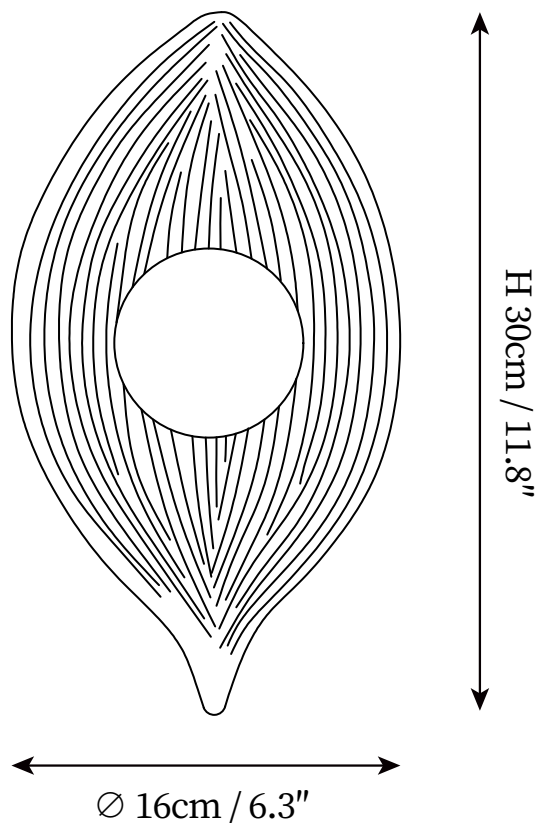

SPECIFICATION SHEET

SPECIFICATION DETAILS

*For custom options, consult factory for details

Fixture Dimensions	D 6.3" x H 11.8"
Light source	G9. (bulb not included)
Wattage	~ 5W incandescent bulb or LED equivalent.
Voltage	AC 110-240V
Mounting	Hardwired.
Dimming	Compatible with dimmable bulbs (bulb not included)
Control method	Compatible with common wall switches (not included)
Finishes	White, Black, Nature wood color.
Shade Details	White.
Material	Resin, Metal, Plastic.