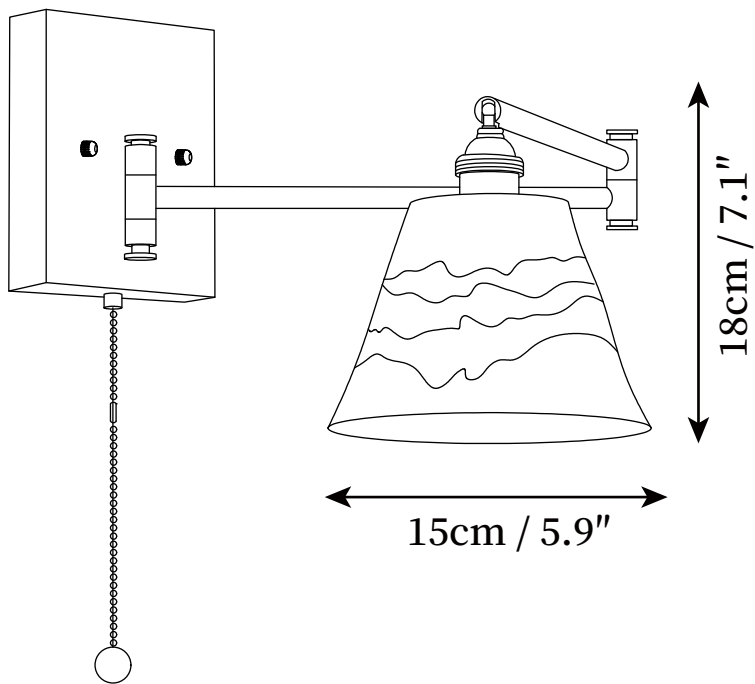

## SPECIFICATION DETAILS

\*For custom options, consult factory for details

<b>Fixture Dimensions</b>	Ø 5.1" x H 9.4"
<b>Light source</b>	E26 or E27 (bulb not included)
<b>Wattage</b>	MAX 40W incandescent bulb or LED equivalent.
<b>Voltage</b>	AC 110-240V
<b>Mounting</b>	Hardwired.
<b>Dimming</b>	Compatible with dimmable bulbs (bulb not included)
<b>Control method</b>	Compatible with common wall switches (not included)
<b>Finishes</b>	Gold, Walnut wood color.
<b>Shade Details</b>	White.
<b>Material</b>	Wood, Metal, Ceramic.

## SPECIFICATION DETAILS

\*For custom options, consult factory for details

	Ø 6.3" x H 7.9"
<b>Fixture Dimensions</b>	
<b>Light source</b>	E26 or E27 (bulb not included)
<b>Wattage</b>	MAX 40W incandescent bulb or LED equivalent.
<b>Voltage</b>	AC 110-240V
<b>Mounting</b>	Hardwired.
<b>Dimming</b>	Compatible with dimmable bulbs (bulb not included)
<b>Control method</b>	Compatible with common wall switches (not included)
<b>Finishes</b>	Gold, Walnut wood color.
<b>Shade Details</b>	White.
<b>Material</b>	Wood, Metal, Ceramic.

## SPECIFICATION DETAILS

\*For custom options, consult factory for details

Ø 5.9" x H 7.1"

## SPECIFICATION DETAILS

\*For custom options, consult factory for details

Ø 9.1" x H 6.7"