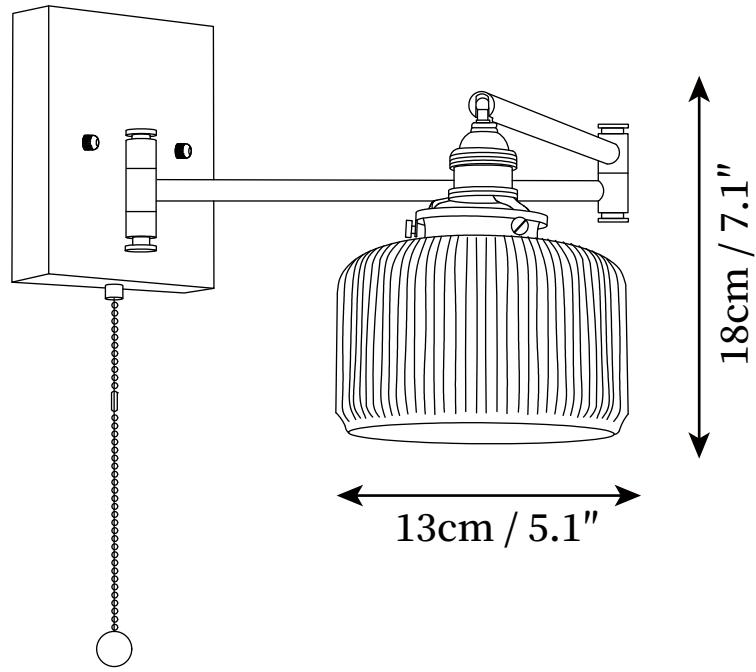

## SPECIFICATION DETAILS

\*For custom options, consult factory for details

<b>Fixture Dimensions</b>	Ø 5.1" x H 7.1"
<b>Light source</b>	E26 or E27 (bulb not included)
<b>Wattage</b>	MAX 40W incandescent bulb or LED equivalent.
<b>Voltage</b>	AC 110-240V
<b>Mounting</b>	Hardwired.
<b>Dimming</b>	Compatible with dimmable bulbs (bulb not included)
<b>Control method</b>	Compatible with common wall switches (not included)
<b>Finishes</b>	Gold, Walnut wood color.
<b>Shade Details</b>	White.
<b>Material</b>	Wood, Metal, Ceramic.

## SPECIFICATION DETAILS

\*For custom options, consult factory for details

<b>Fixture Dimensions</b>	Ø 5.1" x H 9.4"
<b>Light source</b>	E26 or E27 (bulb not included)
<b>Wattage</b>	MAX 40W incandescent bulb or LED equivalent.
<b>Voltage</b>	AC 110-240V
<b>Mounting</b>	Hardwired.
<b>Dimming</b>	Compatible with dimmable bulbs (bulb not included)
<b>Control method</b>	Compatible with common wall switches (not included)
<b>Finishes</b>	Gold, Walnut wood color.
<b>Shade Details</b>	White.
<b>Material</b>	Wood, Metal, Ceramic.

## SPECIFICATION DETAILS

\*For custom options, consult factory for details

Ø 5.9" x H 7.1"

## SPECIFICATION DETAILS

\*For custom options, consult factory for details

Ø 9.1" x H 6.7"