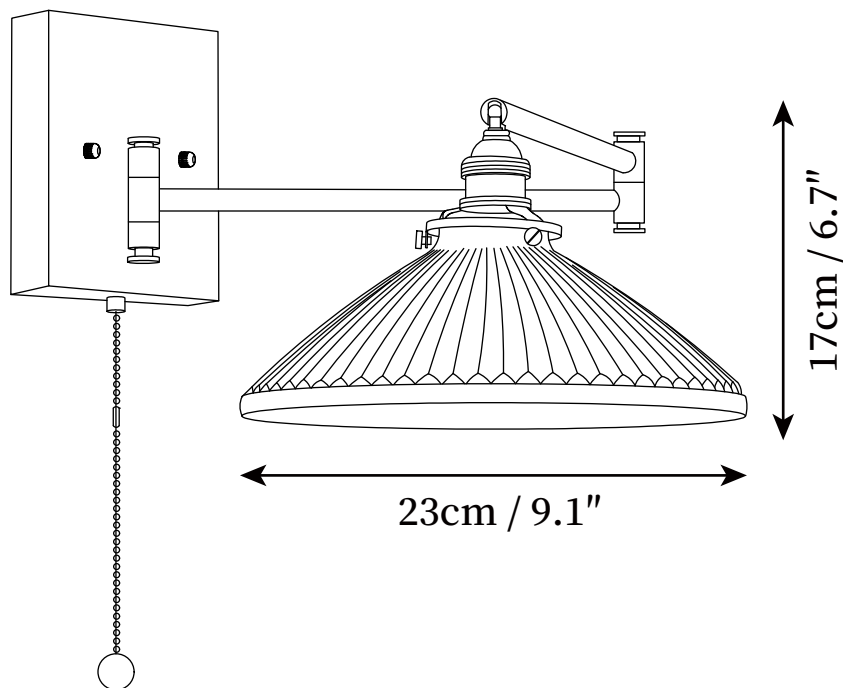

## SPECIFICATION DETAILS

\*For custom options, consult factory for details

<b>Fixture Dimensions</b>	Ø 5.1" x H 9.4"
<b>Light source</b>	E26 or E27 (bulb not included)
<b>Wattage</b>	MAX 40W incandescent bulb or LED equivalent.
<b>Voltage</b>	AC 110-240V
<b>Mounting</b>	Hardwired.
<b>Dimming</b>	Compatible with dimmable bulbs (bulb not included)
<b>Control method</b>	Compatible with common wall switches (not included)
<b>Finishes</b>	Gold, Walnut wood color.
<b>Shade Details</b>	White.
<b>Material</b>	Wood, Metal, Ceramic.

## SPECIFICATION DETAILS

\*For custom options, consult factory for details

	Ø 6.3" x H 7.9"
<b>Fixture Dimensions</b>	
<b>Light source</b>	E26 or E27 (bulb not included)
<b>Wattage</b>	MAX 40W incandescent bulb or LED equivalent.
<b>Voltage</b>	AC 110-240V
<b>Mounting</b>	Hardwired.
<b>Dimming</b>	Compatible with dimmable bulbs (bulb not included)
<b>Control method</b>	Compatible with common wall switches (not included)
<b>Finishes</b>	Gold, Walnut wood color.
<b>Shade Details</b>	White.
<b>Material</b>	Wood, Metal, Ceramic.

## SPECIFICATION DETAILS

\*For custom options, consult factory for details

Ø 5.9" x H 7.1"

## SPECIFICATION DETAILS

\*For custom options, consult factory for details

Ø 9.1" x H 6.7"