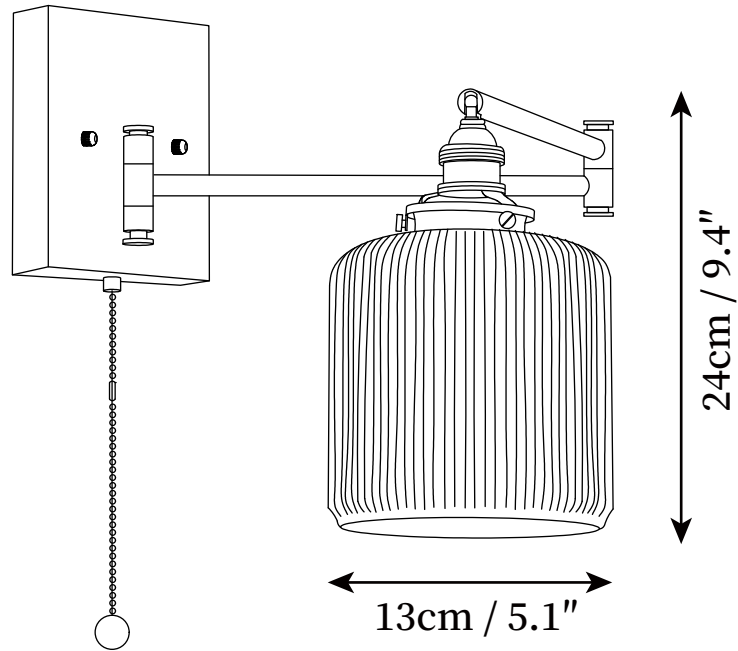

## SPECIFICATION DETAILS

\*For custom options, consult factory for details

<b>Fixture Dimensions</b>	Ø 5.1" x H 7.1"
<b>Light source</b>	E26 or E27 (bulb not included)
<b>Wattage</b>	MAX 40W incandescent bulb or LED equivalent.
<b>Voltage</b>	AC 110-240V
<b>Mounting</b>	Hardwired.
<b>Dimming</b>	Compatible with dimmable bulbs (bulb not included)
<b>Control method</b>	Compatible with common wall switches (not included)
<b>Finishes</b>	Gold, Walnut wood color.
<b>Shade Details</b>	White.
<b>Material</b>	Wood, Metal, Ceramic.

## SPECIFICATION DETAILS

\*For custom options, consult factory for details

<b>Fixture Dimensions</b>	Ø 5.1" x H 9.4"
<b>Light source</b>	E26 or E27 (bulb not included)
<b>Wattage</b>	MAX 40W incandescent bulb or LED equivalent.
<b>Voltage</b>	AC 110-240V
<b>Mounting</b>	Hardwired.
<b>Dimming</b>	Compatible with dimmable bulbs (bulb not included)
<b>Control method</b>	Compatible with common wall switches (not included)
<b>Finishes</b>	Gold, Walnut wood color.
<b>Shade Details</b>	White.
<b>Material</b>	Wood, Metal, Ceramic.

## SPECIFICATION DETAILS

\*For custom options, consult factory for details

Ø 5.9" x H 7.1"

## SPECIFICATION DETAILS

\*For custom options, consult factory for details

Ø 9.1" x H 6.7"