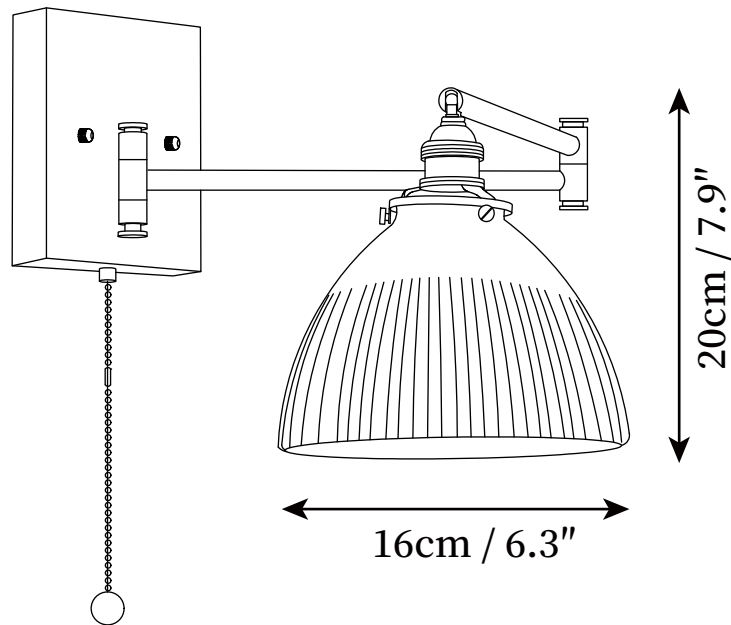

## SPECIFICATION DETAILS

\*For custom options, consult factory for details

<b>Fixture Dimensions</b>	Ø 5.1" x H 7.1"
<b>Light source</b>	E26 or E27 (bulb not included)
<b>Wattage</b>	MAX 40W incandescent bulb or LED equivalent.
<b>Voltage</b>	AC 110-240V
<b>Mounting</b>	Hardwired.
<b>Dimming</b>	Compatible with dimmable bulbs (bulb not included)
<b>Control method</b>	Compatible with common wall switches (not included)
<b>Finishes</b>	Gold, Walnut wood color.
<b>Shade Details</b>	White.
<b>Material</b>	Wood, Metal, Ceramic.

## SPECIFICATION DETAILS

\*For custom options, consult factory for details

<b>Fixture Dimensions</b>	Ø 5.1" x H 9.4"
<b>Light source</b>	E26 or E27 (bulb not included)
<b>Wattage</b>	MAX 40W incandescent bulb or LED equivalent.
<b>Voltage</b>	AC 110-240V
<b>Mounting</b>	Hardwired.
<b>Dimming</b>	Compatible with dimmable bulbs (bulb not included)
<b>Control method</b>	Compatible with common wall switches (not included)
<b>Finishes</b>	Gold, Walnut wood color.
<b>Shade Details</b>	White.
<b>Material</b>	Wood, Metal, Ceramic.

## SPECIFICATION DETAILS

\*For custom options, consult factory for details

	Ø 6.3" x H 7.9"
<b>Fixture Dimensions</b>	
<b>Light source</b>	E26 or E27 (bulb not included)
<b>Wattage</b>	MAX 40W incandescent bulb or LED equivalent.
<b>Voltage</b>	AC 110-240V
<b>Mounting</b>	Hardwired.
<b>Dimming</b>	Compatible with dimmable bulbs (bulb not included)
<b>Control method</b>	Compatible with common wall switches (not included)
<b>Finishes</b>	Gold, Walnut wood color.
<b>Shade Details</b>	White.
<b>Material</b>	Wood, Metal, Ceramic.

## SPECIFICATION DETAILS

\*For custom options, consult factory for details

Ø 9.1" x H 6.7"