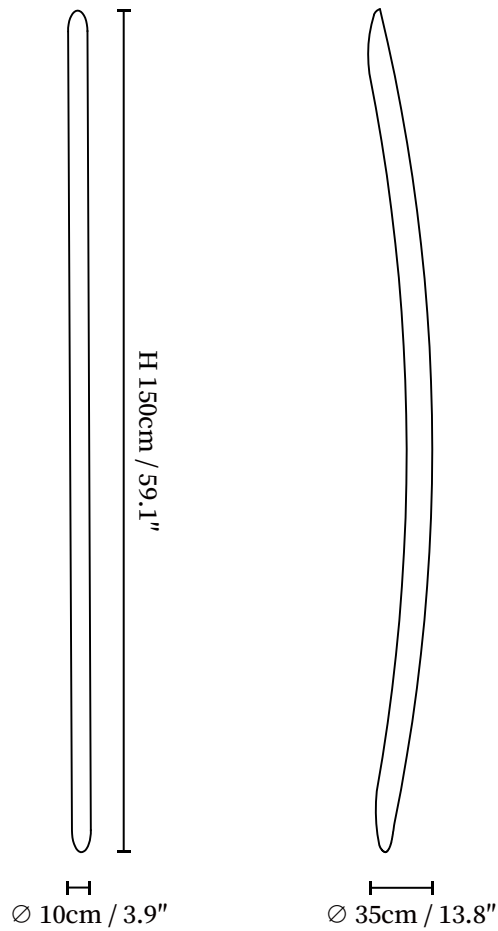

SPECIFICATION SHEET

SPECIFICATION DETAILS

*For custom options, consult factory for details

Fixture Dimensions	D 3.9" x H 23.6", D 3.9" x H 35.4" D 3.9" x H 47.2", D 3.9" x H 59.1"
Light source	Integrated LED
Wattage	~5 Watts
Voltage	AC 110-240V
Dimming	Not supported
CRI(Ra)	90+CRI
Mounting	Hardwired.
LED Rated Life	30000 hours
Color Temperature	Warm Light (3000K), Neutral Light (4000K), Cool Light (6000K)
Control method	Compatible with common wall switches (not included)
Finishes	Wood Color, Walnut Color, Black.
Shade Details	Wood Color, Walnut Color, Black.
Material	Metal.