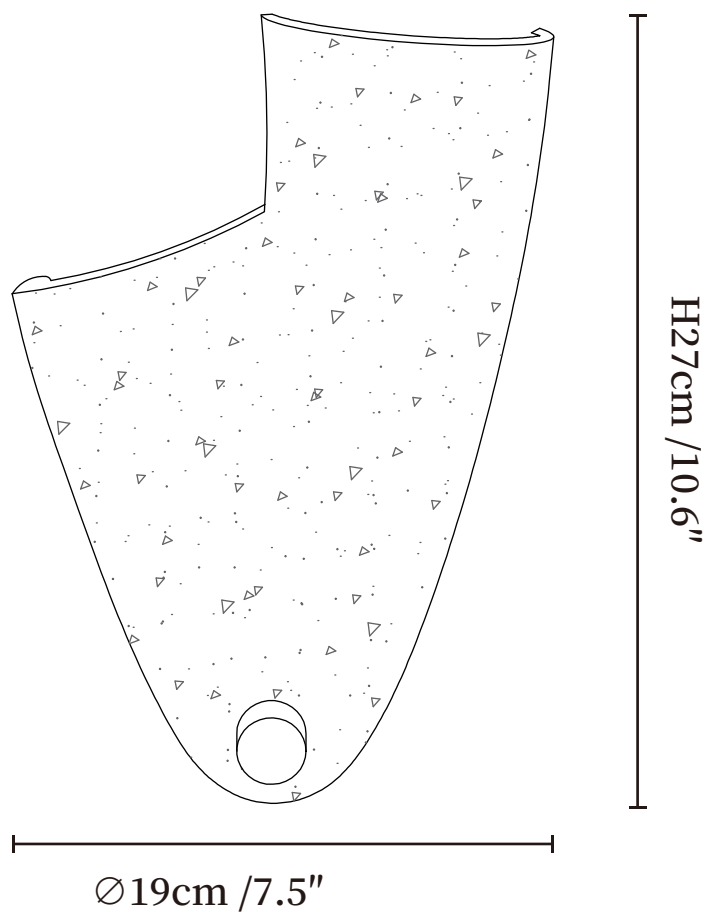

SPECIFICATION SHEET

SPECIFICATION DETAILS

*For custom options, consult factory for details

Fixture Dimensions	$\text{Ø} 7.5'' \times \text{H} 10.6''$
Light source	G9(bulb not included)
Wattage	MAX5W incandescent bulb or LED equivalent.
Voltage	AC 110-240V
Mounting	Hardwired.
Dimming	Compatible with dimmable bulbs (bulb not included)
Control method	Compatible with common wall switches(not included)
Finishes	Walnut color.
Shade Details	Yellow Travertine.
Material	Metal, Yellow Travertine, Wood.

SPECIFICATION SHEET

SPECIFICATION DETAILS

*For custom options, consult factory for details

Fixture Dimensions	Ø 7.5" x H 10.6"
Light source	G9(bulb not included)
Wattage	MAX5W incandescent bulb or LED equivalent.
Voltage	AC 110-240V
Mounting	Hardwired.
Dimming	Compatible with dimmable bulbs (bulb not included)
Control method	Compatible with common wall switches (not included)
Finishes	Walnut color.
Shade Details	Yellow Travertine.
Material	Metal, Yellow Travertine, Wood.

SPECIFICATION SHEET

SPECIFICATION DETAILS

*For custom options, consult factory for details

Fixture Dimensions	1 $\text{Ø} 7.5''$ x H 10.6
Light source	"G9(bulb not included)
Wattage	MAX5W incandescent bulb or LED equivalent.
Voltage	AC 110-240V
Mounting	Hardwired.
Dimming	Compatible with dimmable bulbs (bulb not included)
Control method	Compatible with common wall switches(not included)
Finishes	Walnut color.
Shade Details	Yellow Travertine.
Material	Metal, Yellow Travertine, Wood.

SPECIFICATION SHEET

SPECIFICATION DETAILS

*For custom options, consult factory for details

Fixture Dimensions	Ø 7.5" x H 10.6"
Light source	G9(bulb not included)
Wattage	MAX5W incandescent bulb or LED equivalent.
Voltage	AC 110-240V
Mounting	Hardwired.
Dimming	Compatible with dimmable bulbs (bulb not included)
Control method	Compatible with common wall switches(not included)
Finishes	Walnut color.
Shade Details	Yellow Travertine.
Material	Metal, Yellow Travertine, Wood.