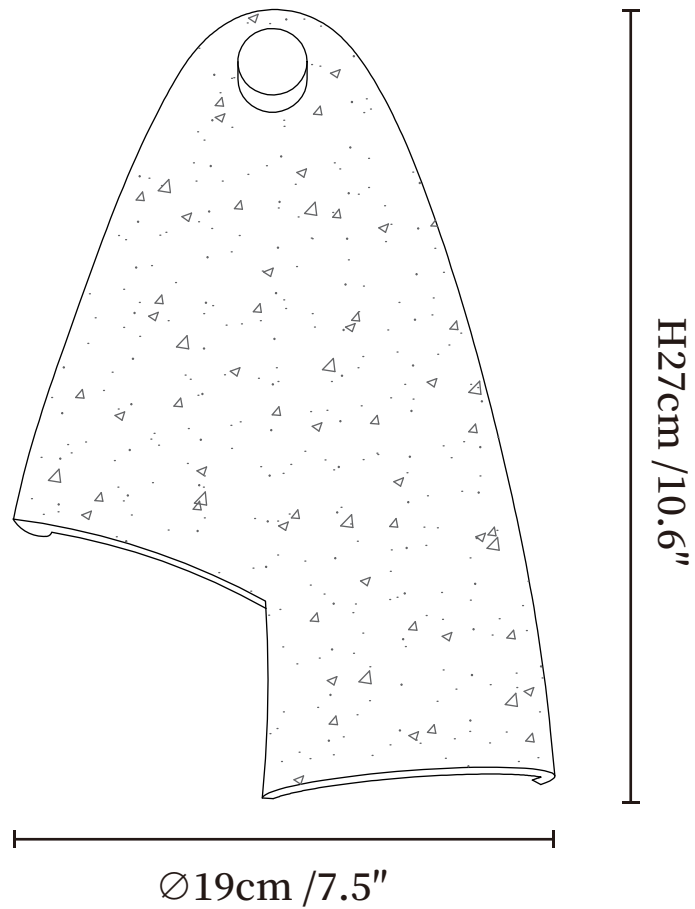

SPECIFICATION SHEET

SPECIFICATION DETAILS

*For custom options, consult factory for details

Fixture Dimensions	$\text{Ø} 7.5'' \times \text{H} 10.6''$
Light source	G9(bulb not included)
Wattage	MAX5W incandescent bulb or LED equivalent.
Voltage	AC 110-240V
Mounting	Hardwired.
Dimming	Compatible with dimmable bulbs (bulb not included)
Control method	Compatible with common wall switches(not included)
Finishes	Walnut color.
Shade Details	Yellow Travertine.
Material	Metal, Yellow Travertine, Wood.

SPECIFICATION SHEET

SPECIFICATION DETAILS

*For custom options, consult factory for details

Fixture Dimensions	Ø 7.5" x H 10.6"
Light source	G9(bulb not included)
Wattage	MAX5W incandescent bulb or LED equivalent.
Voltage	AC 110-240V
Mounting	Hardwired.
Dimming	Compatible with dimmable bulbs (bulb not included)
Control method	Compatible with common wall switches (not included)
Finishes	Walnut color.
Shade Details	Yellow Travertine.
Material	Metal, Yellow Travertine, Wood.

SPECIFICATION SHEET

SPECIFICATION DETAILS

*For custom options, consult factory for details

Fixture Dimensions	1 $\text{Ø} 7.5''$ x H 10.6
Light source	"G9(bulb not included)
Wattage	MAX5W incandescent bulb or LED equivalent.
Voltage	AC 110-240V
Mounting	Hardwired.
Dimming	Compatible with dimmable bulbs (bulb not included)
Control method	Compatible with common wall switches(not included)
Finishes	Walnut color.
Shade Details	Yellow Travertine.
Material	Metal, Yellow Travertine, Wood.

SPECIFICATION SHEET

SPECIFICATION DETAILS

*For custom options, consult factory for details

Fixture Dimensions	Ø 7.5" x H 10.6"
Light source	G9(bulb not included)
Wattage	MAX5W incandescent bulb or LED equivalent.
Voltage	AC 110-240V
Mounting	Hardwired.
Dimming	Compatible with dimmable bulbs (bulb not included)
Control method	Compatible with common wall switches(not included)
Finishes	Walnut color.
Shade Details	Yellow Travertine.
Material	Metal, Yellow Travertine, Wood.