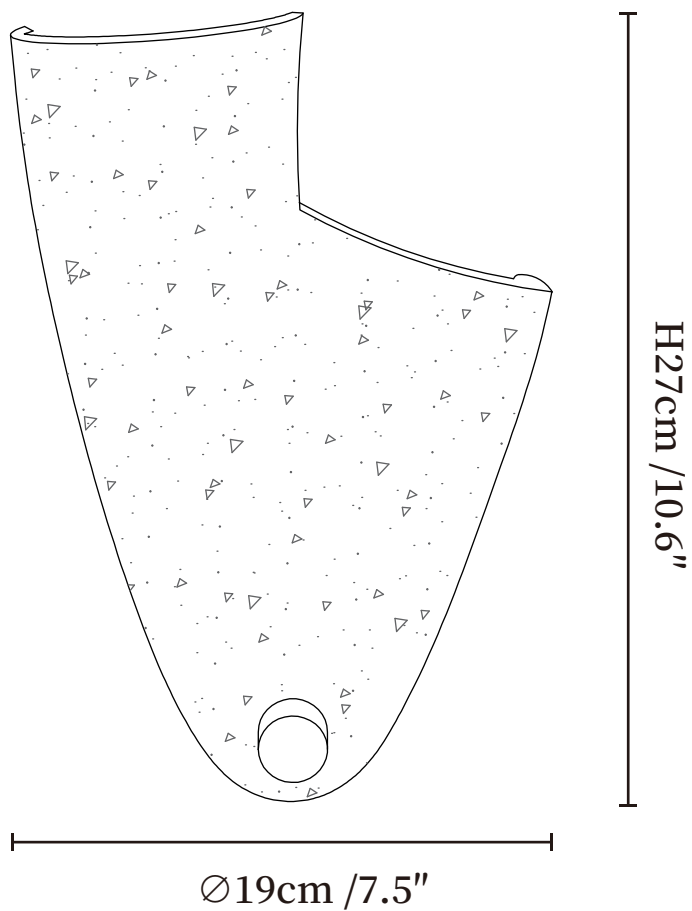

SPECIFICATION SHEET

SPECIFICATION DETAILS

*For custom options, consult factory for details

Fixture Dimensions	$\text{Ø} 7.5'' \times \text{H} 10.6''$
Light source	G9(bulb not included)
Wattage	MAX5W incandescent bulb or LED equivalent.
Voltage	AC 110-240V
Mounting	Hardwired.
Dimming	Compatible with dimmable bulbs (bulb not included)
Control method	Compatible with common wall switches(not included)
Finishes	Walnut color.
Shade Details	Yellow Travertine.
Material	Metal, Yellow Travertine, Wood.

SPECIFICATION SHEET

SPECIFICATION DETAILS

*For custom options, consult factory for details

Fixture Dimensions	Ø 7.5" x H 10.6"
Light source	G9(bulb not included)
Wattage	MAX5W incandescent bulb or LED equivalent.
Voltage	AC 110-240V
Mounting	Hardwired.
Dimming	Compatible with dimmable bulbs (bulb not included)
Control method	Compatible with common wall switches (not included)
Finishes	Walnut color.
Shade Details	Yellow Travertine.
Material	Metal, Yellow Travertine, Wood.

SPECIFICATION SHEET

SPECIFICATION DETAILS

*For custom options, consult factory for details

Fixture Dimensions	1 $\text{Ø} 7.5''$ x H 10.6
Light source	"G9(bulb not included)
Wattage	MAX5W incandescent bulb or LED equivalent.
Voltage	AC 110-240V
Mounting	Hardwired.
Dimming	Compatible with dimmable bulbs (bulb not included)
Control method	Compatible with common wall switches(not included)
Finishes	Walnut color.
Shade Details	Yellow Travertine.
Material	Metal, Yellow Travertine, Wood.

SPECIFICATION SHEET

SPECIFICATION DETAILS

*For custom options, consult factory for details

Fixture Dimensions	Ø 7.5" x H 10.6"
Light source	G9(bulb not included)
Wattage	MAX5W incandescent bulb or LED equivalent.
Voltage	AC 110-240V
Mounting	Hardwired.
Dimming	Compatible with dimmable bulbs (bulb not included)
Control method	Compatible with common wall switches(not included)
Finishes	Walnut color.
Shade Details	Yellow Travertine.
Material	Metal, Yellow Travertine, Wood.