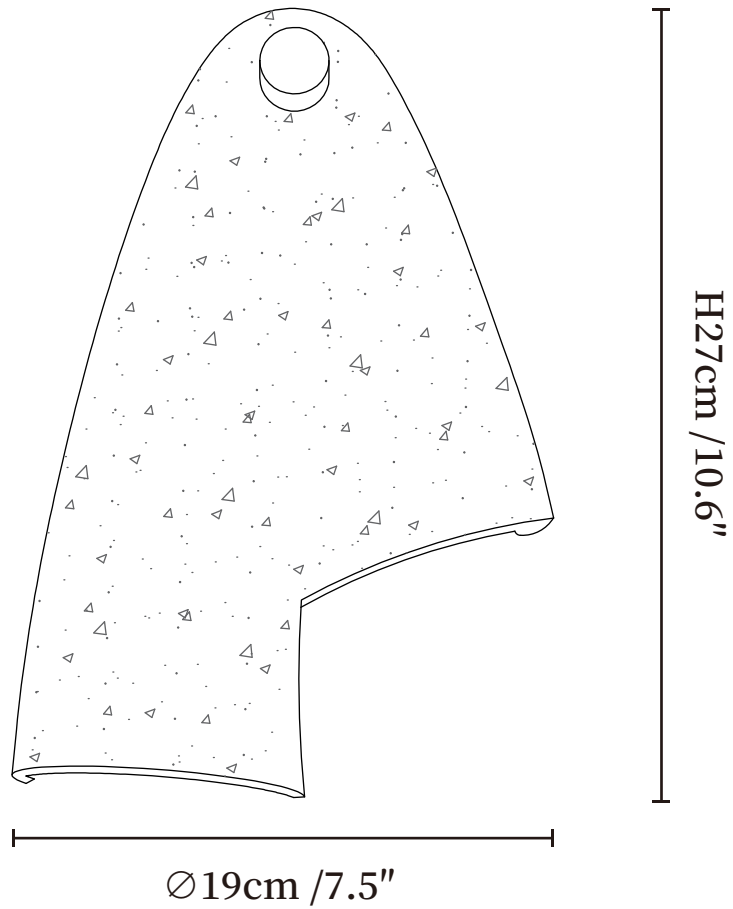

SPECIFICATION SHEET

SPECIFICATION DETAILS

*For custom options, consult factory for details

Fixture Dimensions	$\text{Ø} 7.5'' \times \text{H} 10.6''$
Light source	G9(bulb not included)
Wattage	MAX5W incandescent bulb or LED equivalent.
Voltage	AC 110-240V
Mounting	Hardwired.
Dimming	Compatible with dimmable bulbs (bulb not included)
Control method	Compatible with common wall switches(not included)
Finishes	Walnut color.
Shade Details	Yellow Travertine.
Material	Metal, Yellow Travertine, Wood.

SPECIFICATION SHEET

SPECIFICATION DETAILS

*For custom options, consult factory for details

Fixture Dimensions	Ø 7.5" x H 10.6"
Light source	G9(bulb not included)
Wattage	MAX5W incandescent bulb or LED equivalent.
Voltage	AC 110-240V
Mounting	Hardwired.
Dimming	Compatible with dimmable bulbs (bulb not included)
Control method	Compatible with common wall switches (not included)
Finishes	Walnut color.
Shade Details	Yellow Travertine.
Material	Metal, Yellow Travertine, Wood.

SPECIFICATION SHEET

SPECIFICATION DETAILS

*For custom options, consult factory for details

Fixture Dimensions	1 $\text{Ø} 7.5''$ x H 10.6
Light source	"G9(bulb not included)
Wattage	MAX5W incandescent bulb or LED equivalent.
Voltage	AC 110-240V
Mounting	Hardwired.
Dimming	Compatible with dimmable bulbs (bulb not included)
Control method	Compatible with common wall switches(not included)
Finishes	Walnut color.
Shade Details	Yellow Travertine.
Material	Metal, Yellow Travertine, Wood.

SPECIFICATION SHEET

SPECIFICATION DETAILS

*For custom options, consult factory for details

Fixture Dimensions	Ø 7.5" x H 10.6"
Light source	G9(bulb not included)
Wattage	MAX5W incandescent bulb or LED equivalent.
Voltage	AC 110-240V
Mounting	Hardwired.
Dimming	Compatible with dimmable bulbs (bulb not included)
Control method	Compatible with common wall switches(not included)
Finishes	Walnut color.
Shade Details	Yellow Travertine.
Material	Metal, Yellow Travertine, Wood.