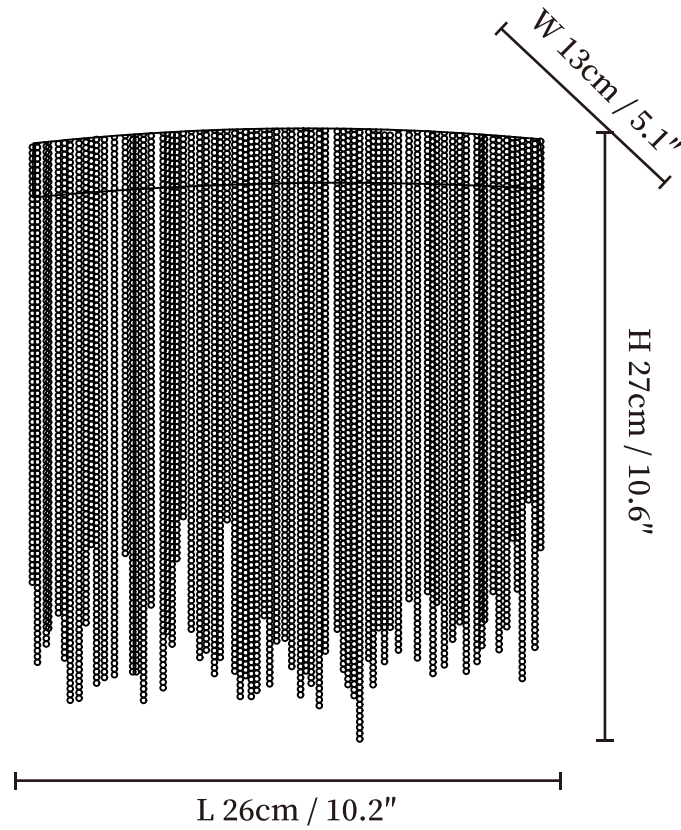

## SPECIFICATION DETAILS

\*For custom options, consult factory for details

|                           |   |
|---------------------------|---|
| <b>Fixture Dimensions</b> | L 10.2" x W 5.1" x H 10.6"                                    |
| <b>Light source</b>       | Integrated LED  |
| <b>Wattage</b>            | ~5W   |
| <b>Voltage</b>            | AC 110-240V   |
| <b>Dimming</b>            | Compatible with dimmable LED and dimmable bulbs.              |
| <b>CRI(Ra)</b>            | 90+CRI  |
| <b>Mounting</b>           | Hardwired.  |
| <b>LED Rated Life</b>     | 30000 hours   |
| <b>Color Temperature</b>  | Warm Light (3000K), Neutral Light (4000K), Cool Light (6000K) |
| <b>Control method</b>     | Compatible with common wall switches (not included)           |
| <b>Finishes</b>           | Gold, Chrome  |
| <b>Shade Details</b>      | Gold, Chrome  |
| <b>Material</b>           | Metal, Stainless steel, Aluminum chain.                       |