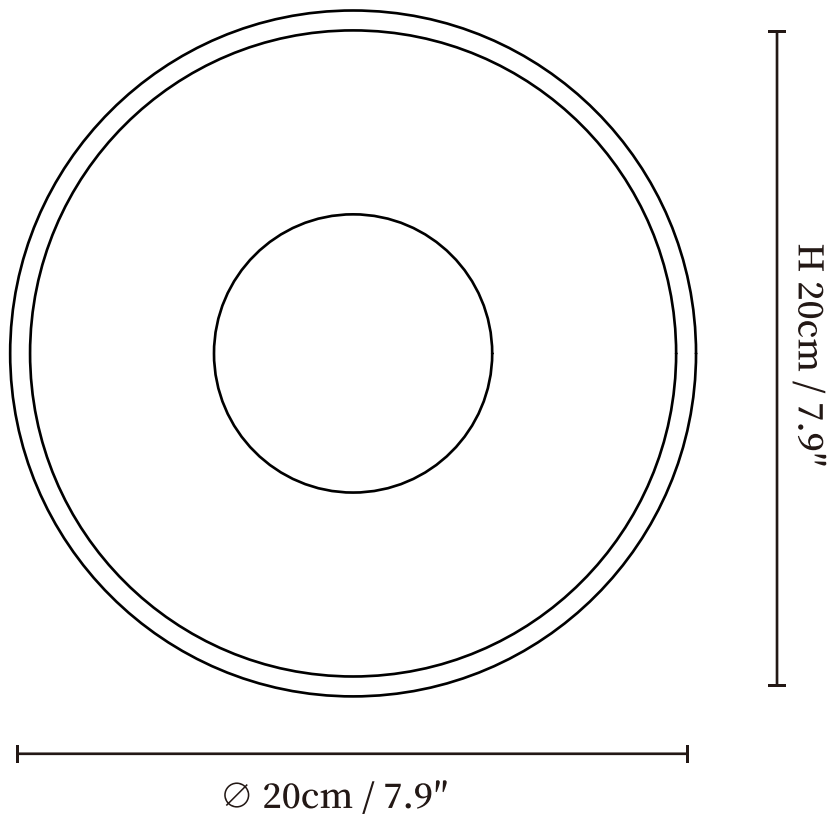

## SPECIFICATION DETAILS

\*For custom options, consult factory for details

<b>Fixture Dimensions</b>	Ø 7.9" x H 7.9"
<b>Light source</b>	G9.
<b>Wattage</b>	~ 5W incandescent bulb or LED equivalent.
<b>Voltage</b>	AC 110-240V
<b>Mounting</b>	Hardwired.
<b>Dimming</b>	Compatible with dimmable bulbs (bulb not included)
<b>Control method</b>	Compatible with common wall switches (not included)
<b>Finishes</b>	Brown.
<b>Shade Details</b>	White.
<b>Material</b>	Ceramic, Glass.