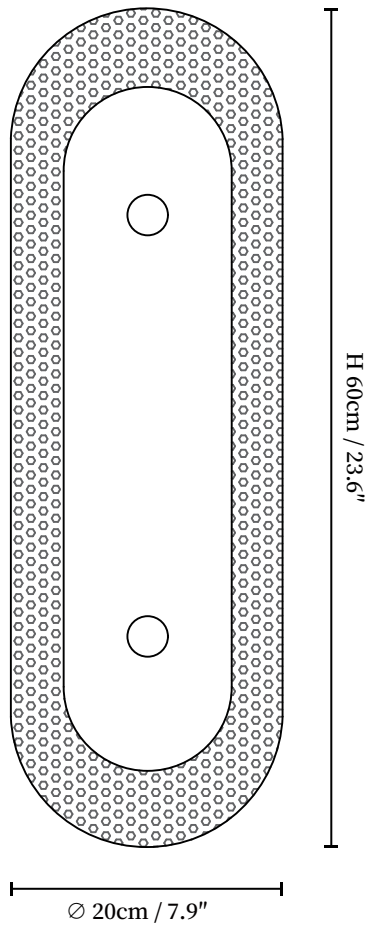

SPECIFICATION SHEET

SPECIFICATION DETAILS

*For custom options, consult factory for details

Fixture Dimensions	D 7.9" x H 23.6"
Light source	Integrated LED
Wattage	~5 Watts
Voltage	AC 110-240V
Dimming	Not supported
CRI(Ra)	90+CRI
Mounting	Hardwired.
LED Rated Life	30000 hours
Color Temperature	Warm Light (3000K), Neutral Light (4000K), Cool Light (6000K)
Control method	Compatible with common wall switches (not included)
Finishes	Brass.
Shade Details	White.
Material	Brass, Alabaster.