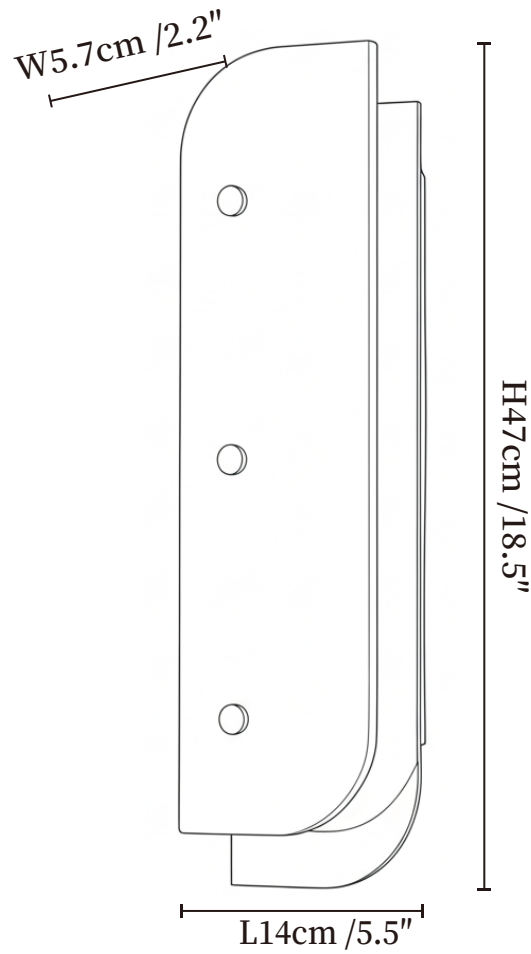

SPECIFICATION SHEET

SPECIFICATION DETAILS

*For custom options, consult factory for details

Fixture Dimensions	L 5.5" x W 2.2" x H 13"
Light source	Integrated LED
Wattage	~5 Watts
Voltage	AC 110-240V
Dimming	Not supported
CRI(Ra)	90+CRI
Mounting	Hardwired.
LED Rated Life	30000 hours
Color Temperature	Warm Light (3000K), Neutral Light (4000K), Cool Light (6000K)
Control method	Compatible with common wall switches(
Finishes	Gold, Black.
Shade Details	White.
Material	Iron, Alabaster.

SPECIFICATION SHEET

SPECIFICATION DETAILS

*For custom options, consult factory for details

Fixture Dimensions	L 5.5" x W 2.2" x H 18.5"
Light source	Integrated LED
Wattage	~9 Watts
Voltage	AC 110-240V
Dimming	Not supported
CRI(Ra)	90+CRI
Mounting	Hardwired.
LED Rated Life	30000 hours
Color Temperature	Warm Light (3000K), Neutral Light (4000K), Cool Light (6000K)
Control method	Compatible with common wall switches(
Finishes	Gold, Black.
Shade Details	White.
Material	Iron, Alabaster.