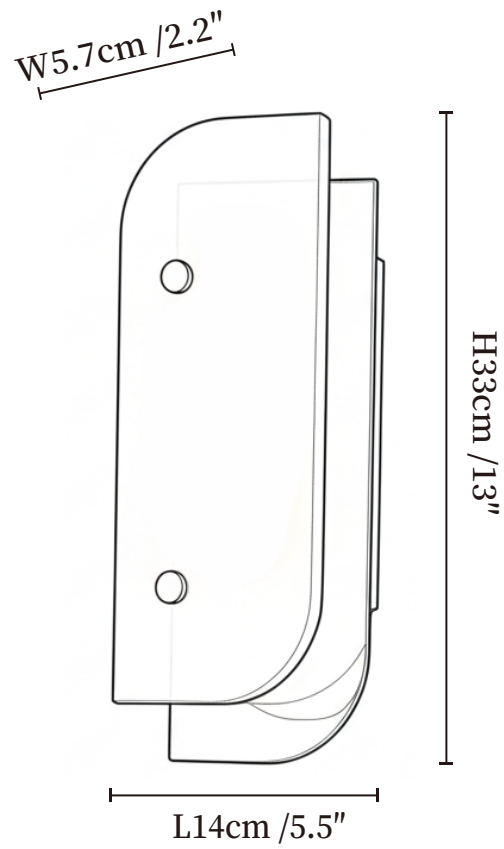

SPECIFICATION SHEET

SPECIFICATION DETAILS

*For custom options, consult factory for details

Fixture Dimensions	L 5.5" x W 2.2" x H 13"
Light source	Integrated LED
Wattage	~5 Watts
Voltage	AC 110-240V
Dimming	Not supported
CRI(Ra)	90+CRI
Mounting	Hardwired.
LED Rated Life	30000 hours
Color Temperature	Warm Light (3000K), Neutral Light (4000K), Cool Light (6000K)
Control method	Compatible with common wall switches(
Finishes	Gold, Black.
Shade Details	White.
Material	Iron, Alabaster.

SPECIFICATION SHEET

SPECIFICATION DETAILS

*For custom options, consult factory for details

Fixture Dimensions	L 5.5" x W 2.2" x H 18.5"
Light source	Integrated LED
Wattage	~9 Watts
Voltage	AC 110-240V
Dimming	Not supported
CRI(Ra)	90+CRI
Mounting	Hardwired.
LED Rated Life	30000 hours
Color Temperature	Warm Light (3000K), Neutral Light (4000K), Cool Light (6000K)
Control method	Compatible with common wall switches(
Finishes	Gold, Black.
Shade Details	White.
Material	Iron, Alabaster.