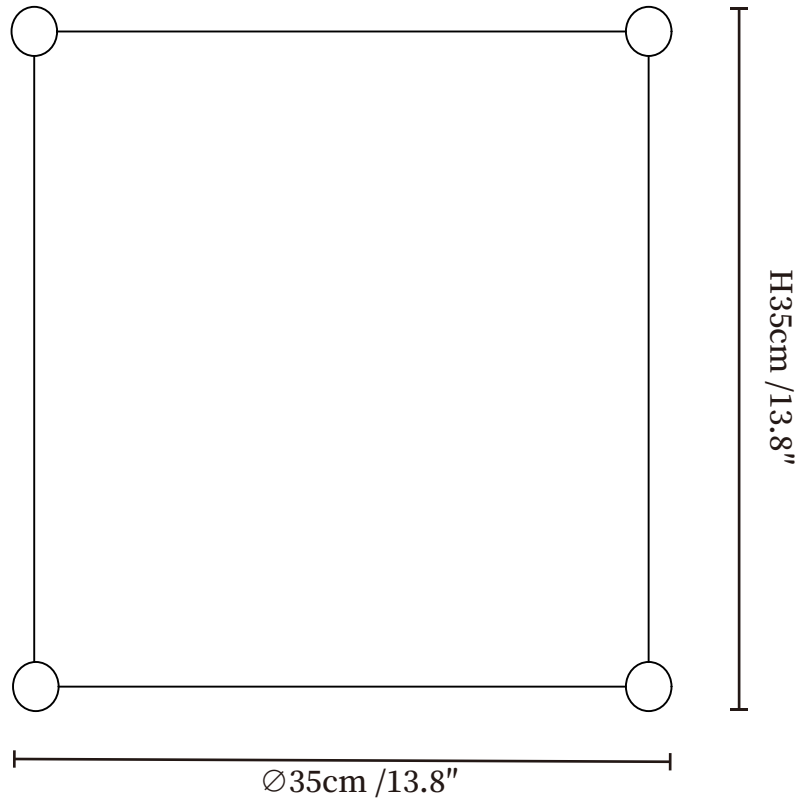

SPECIFICATION SHEET

SPECIFICATION DETAILS

*For custom options, consult factory for details

Fixture Dimensions	$\text{Ø} 13.8'' \times \text{H} 13.8''$ $\text{Ø} 16.5'' \times \text{H} 16.5''$ $\text{Ø} 21.7'' \times \text{H} 21.7''$
Light source	Integrated LED
Wattage	~8 Watts
Voltage	AC 110-240V
Dimming	Not supported
CRI(Ra)	90+CRI
Mounting	Hardwired.
LED Rated Life	30000 hours
Color Temperature	Warm Light (3000K), Neutral Light (4000K), Cool Light (6000K)
Control method	Compatible with common wall switches(not included)
Finishes	Nickel.
Shade Details	White.
Material	Metal, Silk.