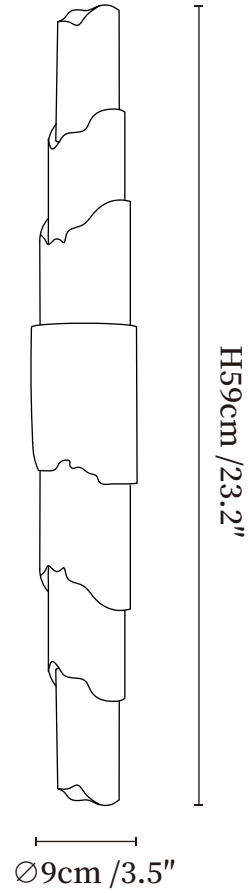

SPECIFICATION SHEET

SPECIFICATION DETAILS

*For custom options, consult factory for details

Fixture Dimensions	Ø 3.5" x H 23.2"
Light source	Integrated LED
Wattage	~12 Watts
Voltage	AC 110-240V
Dimming	Not supported
CRI(Ra)	90+CRI
Mounting	Hardwired.
LED Rated Life	30000 hours
Color Temperature	Warm Light (3000K), Neutral Light (4000K), Cool Light (6000K)
Control method	Compatible with common wall switches (not included)
Finishes	White.
Shade Details	White.
Material	Metal, Alabaster.

SPECIFICATION SHEET

SPECIFICATION DETAILS

*For custom options, consult factory for details

Fixture Dimensions	Ø 3.5" x H 28.3"
Light source	Integrated LED
Wattage	~20 Watts
Voltage	AC 110-240V
Dimming	Not supported
CRI(Ra)	90+CRI
Mounting	Hardwired.
LED Rated Life	30000 hours
Color Temperature	Warm Light (3000K), Neutral Light (4000K), Cool Light (6000K)
Control method	Compatible with common wall switches (not included)
Finishes	White.
Shade Details	White.
Material	Metal, Alabaster.