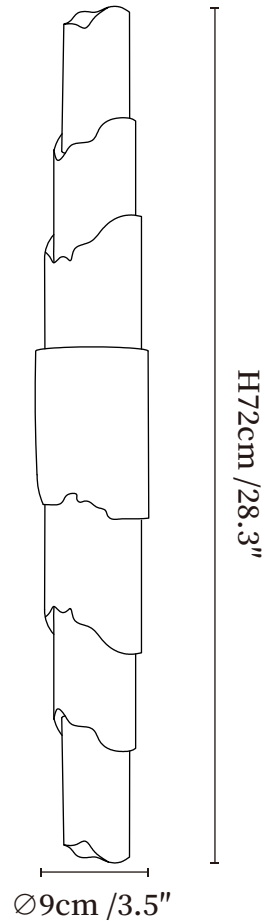

SPECIFICATION SHEET

SPECIFICATION DETAILS

*For custom options, consult factory for details

Fixture Dimensions	Ø 3.5" x H 23.2"
Light source	Integrated LED
Wattage	~12 Watts
Voltage	AC 110-240V
Dimming	Not supported
CRI(Ra)	90+CRI
Mounting	Hardwired.
LED Rated Life	30000 hours
Color Temperature	Warm Light (3000K), Neutral Light (4000K), Cool Light (6000K)
Control method	Compatible with common wall switches (not included)
Finishes	White.
Shade Details	White.
Material	Metal, Alabaster.

SPECIFICATION SHEET

SPECIFICATION DETAILS

*For custom options, consult factory for details

Fixture Dimensions	Ø 3.5" x H 28.3"
Light source	Integrated LED
Wattage	~20 Watts
Voltage	AC 110-240V
Dimming	Not supported
CRI(Ra)	90+CRI
Mounting	Hardwired.
LED Rated Life	30000 hours
Color Temperature	Warm Light (3000K), Neutral Light (4000K), Cool Light (6000K)
Control method	Compatible with common wall switches (not included)
Finishes	White.
Shade Details	White.
Material	Metal, Alabaster.