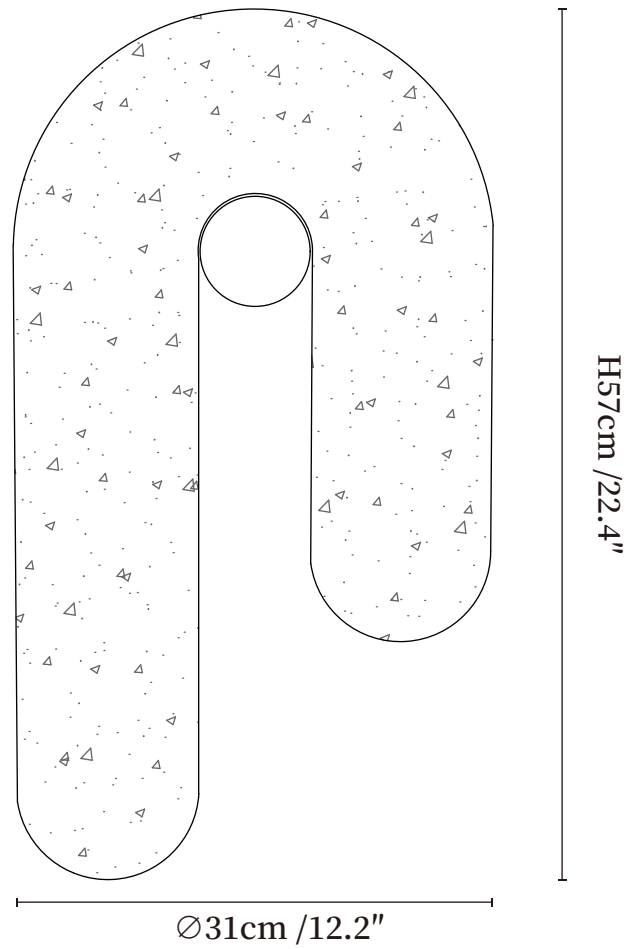

# SPECIFICATION SHEET

## SPECIFICATION DETAILS

\*For custom options, consult factory for details

<b>Fixture Dimensions</b>	Ø 12.2" x H 22.4"
<b>Light source</b>	Integrated LED
<b>Wattage</b>	~8 Watts
<b>Voltage</b>	AC 110-240V
<b>Dimming</b>	Not supported
<b>CRI(Ra)</b>	90+CRI
<b>Mounting</b>	Hardwired.
<b>LED Rated Life</b>	30000 hours
<b>Color Temperature</b>	Warm Light (3000K), Neutral Light (4000K), Cool Light (6000K)
<b>Control method</b>	Compatible with common wall switches(not included)
<b>Finishes</b>	Yellow Travertine, Wood Color.
<b>Shade Details</b>	Yellow Travertine.
<b>Material</b>	Metal, Yellow Travertine, Wood.