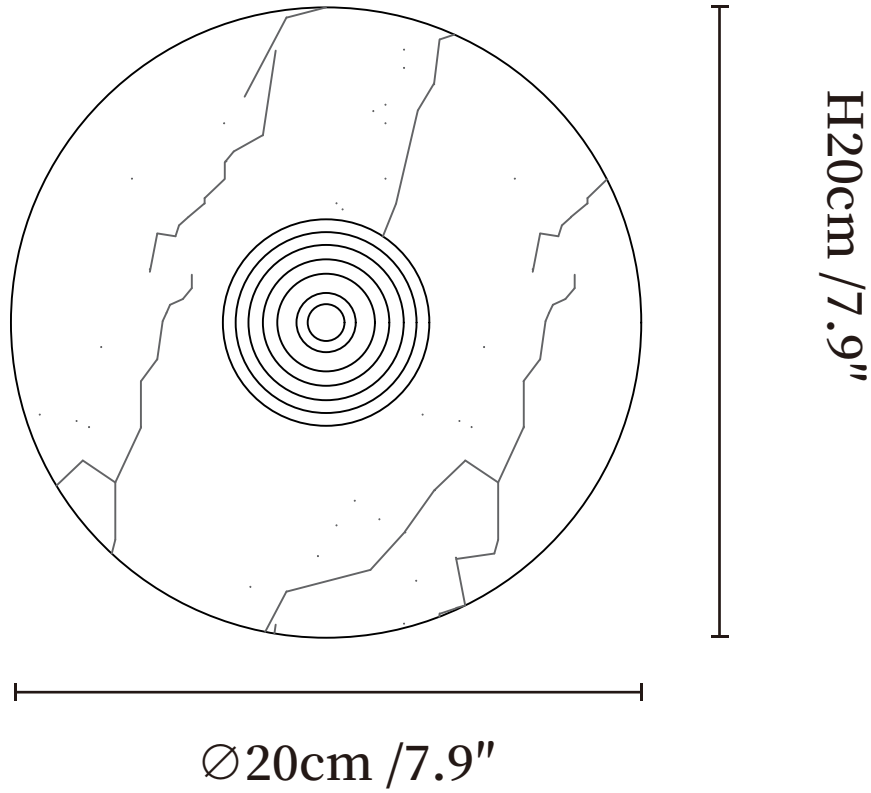

SPECIFICATION SHEET

SPECIFICATION DETAILS

*For custom options, consult factory for details

Fixture Dimensions	Ø 7.9" x H 7.9"
Light source	Integrated LED
Wattage	~8 Watts
Voltage	AC 110-240V
Dimming	Not supported
CRI(Ra)	90+CRI
Mounting	Hardwired.
LED Rated Life	30000 hours
Color Temperature	Warm Light (3000K), Neutral Light (4000K), Cool Light (6000K)
Control method	Compatible with common wall switches (not included)
Finishes	Black, Chrome.
Shade Details	Black.
Material	Metal, Marble.

SPECIFICATION SHEET

SPECIFICATION DETAILS

*For custom options, consult factory for details

Fixture Dimensions	Ø 9.8" x H 9.8"
Light source	Integrated LED
Wattage	~8 Watts
Voltage	AC 110-240V
Dimming	Not supported
CRI(Ra)	90+CRI
Mounting	Hardwired.
LED Rated Life	30000 hours
Color Temperature	Warm Light (3000K), Neutral Light (4000K), Cool Light (6000K)
Control method	Compatible with common wall switches(not included)
Finishes	Black, Chrome.
Shade Details	Black.
Material	Metal, Marble.

SPECIFICATION SHEET

SPECIFICATION DETAILS

*For custom options, consult factory for details

Fixture Dimensions	Ø 11.8" x H 11.8"
Light source	Integrated LED
Wattage	~8 Watts
Voltage	AC 110-240V
Dimming	Not supported
CRI(Ra)	90+CRI
Mounting	Hardwired.
LED Rated Life	30000 hours
Color Temperature	Warm Light (3000K), Neutral Light (4000K), Cool Light (6000K)
Control method	Compatible with common wall switches(not included)
Finishes	Black, Chrome.
Shade Details	Black.
Material	Metal, Marble.