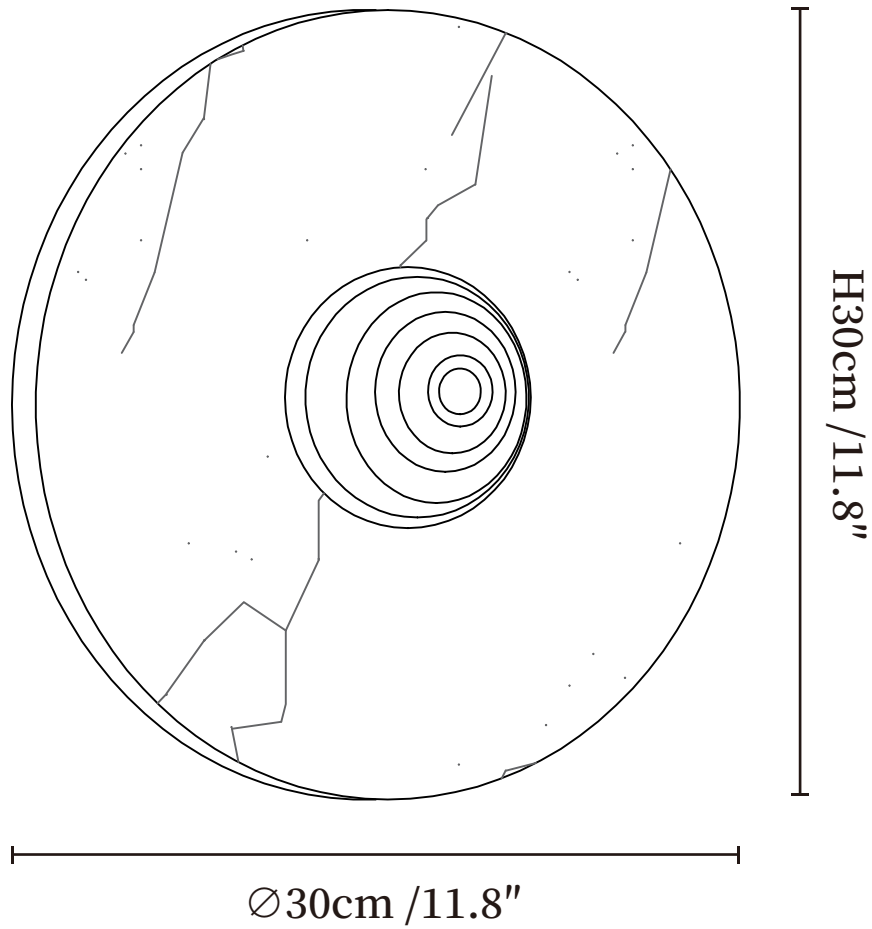

SPECIFICATION SHEET

SPECIFICATION DETAILS

*For custom options, consult factory for details

Fixture Dimensions	Ø 7.9" x H 7.9"
Light source	Integrated LED
Wattage	~8 Watts
Voltage	AC 110-240V
Dimming	Not supported
CRI(Ra)	90+CRI
Mounting	Hardwired.
LED Rated Life	30000 hours
Color Temperature	Warm Light (3000K), Neutral Light (4000K), Cool Light (6000K)
Control method	Compatible with common wall switches (not included)
Finishes	Black, Chrome.
Shade Details	Black.
Material	Metal, Marble.

SPECIFICATION SHEET

SPECIFICATION DETAILS

*For custom options, consult factory for details

Fixture Dimensions	Ø 9.8" x H 9.8"
Light source	Integrated LED
Wattage	~8 Watts
Voltage	AC 110-240V
Dimming	Not supported
CRI(Ra)	90+CRI
Mounting	Hardwired.
LED Rated Life	30000 hours
Color Temperature	Warm Light (3000K), Neutral Light (4000K), Cool Light (6000K)
Control method	Compatible with common wall switches(not included)
Finishes	Black, Chrome.
Shade Details	Black.
Material	Metal, Marble.

SPECIFICATION SHEET

SPECIFICATION DETAILS

*For custom options, consult factory for details

Fixture Dimensions	Ø 11.8" x H 11.8"
Light source	Integrated LED
Wattage	~8 Watts
Voltage	AC 110-240V
Dimming	Not supported
CRI(Ra)	90+CRI
Mounting	Hardwired.
LED Rated Life	30000 hours
Color Temperature	Warm Light (3000K), Neutral Light (4000K), Cool Light (6000K)
Control method	Compatible with common wall switches(not included)
Finishes	Black, Chrome.
Shade Details	Black.
Material	Metal, Marble.