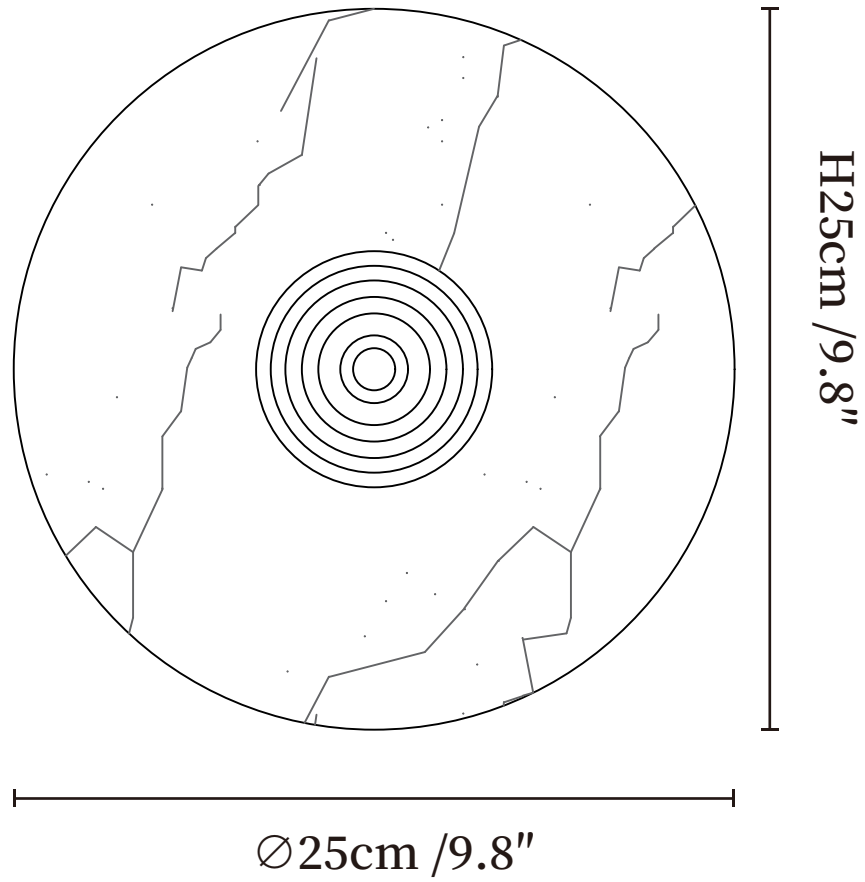

SPECIFICATION SHEET

SPECIFICATION DETAILS

*For custom options, consult factory for details

Fixture Dimensions	Ø 7.9" x H 7.9"
Light source	Integrated LED
Wattage	~8 Watts
Voltage	AC 110-240V
Dimming	Not supported
CRI(Ra)	90+CRI
Mounting	Hardwired.
LED Rated Life	30000 hours
Color Temperature	Warm Light (3000K), Neutral Light (4000K), Cool Light (6000K)
Control method	Compatible with common wall switches (not included)
Finishes	Black, Chrome.
Shade Details	Black.
Material	Metal, Marble.

SPECIFICATION SHEET

SPECIFICATION DETAILS

*For custom options, consult factory for details

Fixture Dimensions	Ø 9.8" x H 9.8"
Light source	Integrated LED
Wattage	~8 Watts
Voltage	AC 110-240V
Dimming	Not supported
CRI(Ra)	90+CRI
Mounting	Hardwired.
LED Rated Life	30000 hours
Color Temperature	Warm Light (3000K), Neutral Light (4000K), Cool Light (6000K)
Control method	Compatible with common wall switches(not included)
Finishes	Black, Chrome.
Shade Details	Black.
Material	Metal, Marble.

SPECIFICATION SHEET

SPECIFICATION DETAILS

*For custom options, consult factory for details

Fixture Dimensions	Ø 11.8" x H 11.8"
Light source	Integrated LED
Wattage	~8 Watts
Voltage	AC 110-240V
Dimming	Not supported
CRI(Ra)	90+CRI
Mounting	Hardwired.
LED Rated Life	30000 hours
Color Temperature	Warm Light (3000K), Neutral Light (4000K), Cool Light (6000K)
Control method	Compatible with common wall switches(not included)
Finishes	Black, Chrome.
Shade Details	Black.
Material	Metal, Marble.