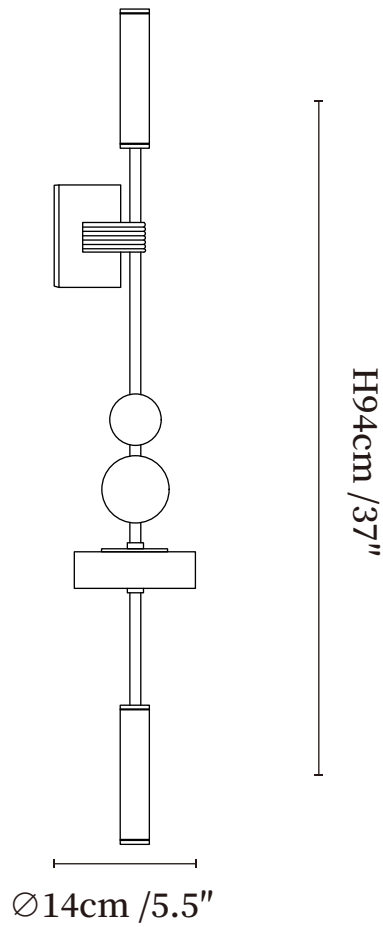

SPECIFICATION SHEET

SPECIFICATION DETAILS

*For custom options, consult factory for details

Fixture Dimensions	Ø 5.5" x H 37"
Light source	Integrated LED
Wattage	~8 Watts
Voltage	AC 110-240V
Dimming	Not supported
CRI(Ra)	90+CRI
Mounting	Hardwired.
LED Rated Life	30000 hours
Color Temperature	Warm Light (3000K), Neutral Light (4000K), Cool Light (6000K)
Control method	Compatible with common wall switches(not included)
Finishes	Gold.
Shade Details	White.
Material	Metal, Acrylic.