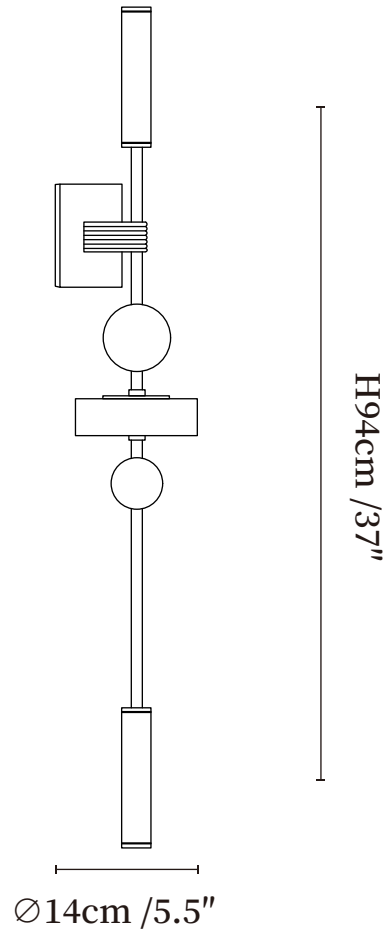

SPECIFICATION SHEET

SPECIFICATION DETAILS

*For custom options, consult factory for details

Fixture Dimensions	Ø 5.5" x H 37"
Light source	Integrated LED
Wattage	~8 Watts
Voltage	AC 110-240V
Dimming	Not supported
CRI(Ra)	90+CRI
Mounting	Hardwired.
LED Rated Life	30000 hours
Color Temperature	Warm Light (3000K), Neutral Light (4000K), Cool Light (6000K)
Control method	Compatible with common wall switches(not included)
Finishes	Gold.
Shade Details	White.
Material	Metal, Acrylic.