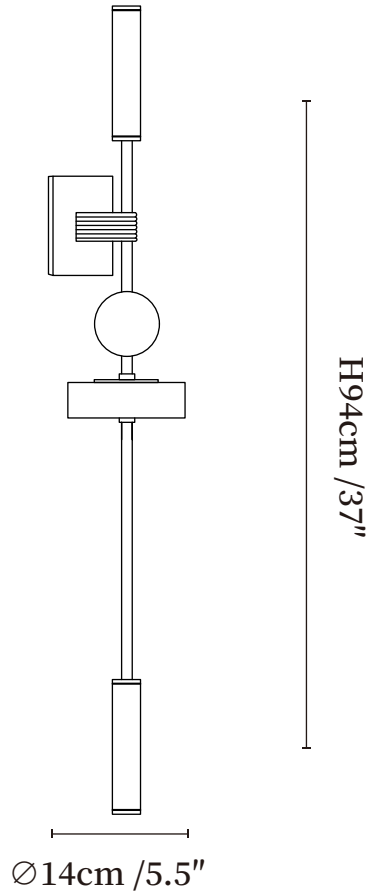

SPECIFICATION SHEET

SPECIFICATION DETAILS

*For custom options, consult factory for details

Fixture Dimensions	Ø 5.5" x H 37"
Light source	Integrated LED
Wattage	~8 Watts
Voltage	AC 110-240V
Dimming	Not supported
CRI(Ra)	90+CRI
Mounting	Hardwired.
LED Rated Life	30000 hours
Color Temperature	Warm Light (3000K), Neutral Light (4000K), Cool Light (6000K)
Control method	Compatible with common wall switches(not included)
Finishes	Gold.
Shade Details	White.
Material	Metal, Acrylic.