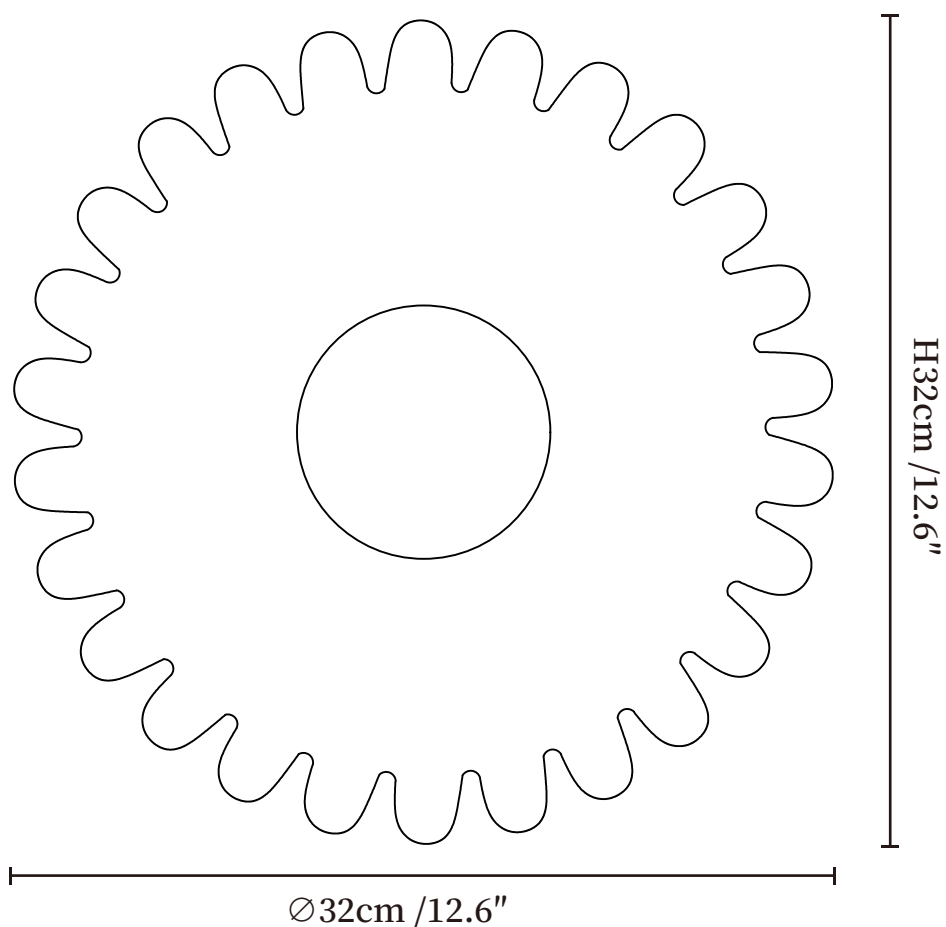

SPECIFICATION SHEET

SPECIFICATION DETAILS

*For custom options, consult factory for details

Fixture Dimensions	$\text{Ø} 12.6'' \times \text{H} 12.6''$
Light source	G9(bulb not included)
Wattage	MAX 5W incandescent bulb or LED equivalent.
Voltage	AC 110-240V
Mounting	Hardwired.
Dimming	Compatible with dimmable bulbs (bulb not included)
Control method	Compatible with common wall switches(not included)
Finishes	White, Beige.
Shade Details	White.
Material	Marble, Metal, Glass.