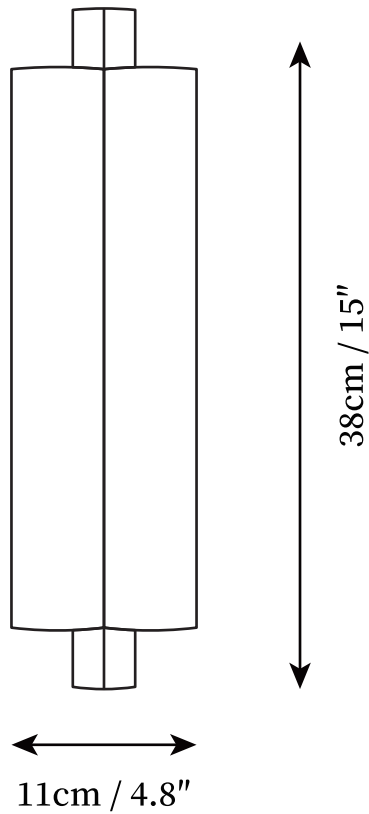

# SPECIFICATION SHEET

---

## SPECIFICATION DETAILS

\*For custom options, consult factory for details

<b>Fixture Dimensions</b>	D 4.8" x H 15"
<b>Light source</b>	Integrated LED
<b>Wattage</b>	~10W
<b>Voltage</b>	AC 110-240V
<b>Color Temperature</b>	3000K
<b>CRI(Ra)</b>	80CRI
<b>Mounting</b>	Wall
<b>Driver Required</b>	Yes
<b>Optional Color Temps</b>	Warm White (3000K), Cool White (6000K), Daylight (4000K)
<b>LED Rated Life</b>	30000 hours
<b>Dimming</b>	Dimming is not supported
<b>Finishes</b>	Black, Gold
<b>Shade Details</b>	Clear
<b>Material</b>	Metal, Aluminum alloy, Acrylic
<b>Wire Length</b>	NO
<b>Wire Type</b>	NO