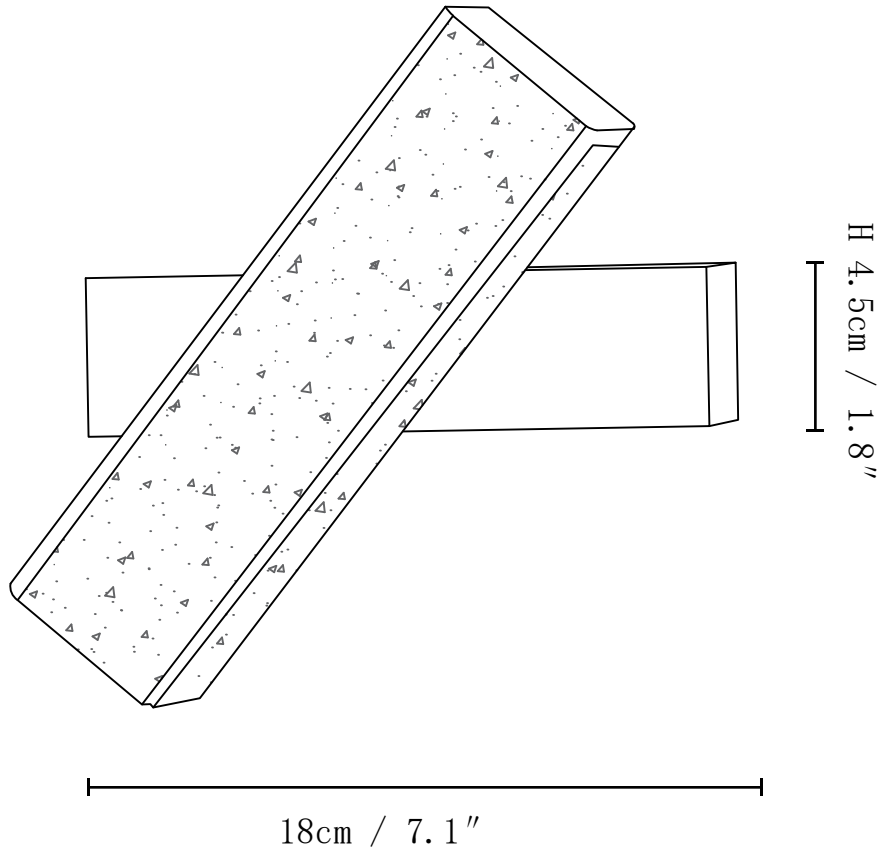

SPECIFICATION SHEET

SPECIFICATION DETAILS

*For custom options, consult factory for details

Fixture Dimensions	∅ 7.1" x H 1.8"
Light source	Integrated LED
Wattage	~5W
Voltage	AC 110-240V
Dimming	Compatible with dimmable LED and dimmable bulbs.
CRI(Ra)	90+CRI
Mounting	Hardwired.
LED Rated Life	30000 hours
Color Temperature	Warm Light (3000K), Neutral Light (4000K), Cool Light (6000K)
Control method	Compatible with common wall switches (not included)
Finishes	Dark walnut, Wood color, Yellow Travertine
Shade Details	White
Material	Yellow Travertine, Wood, Acrylic