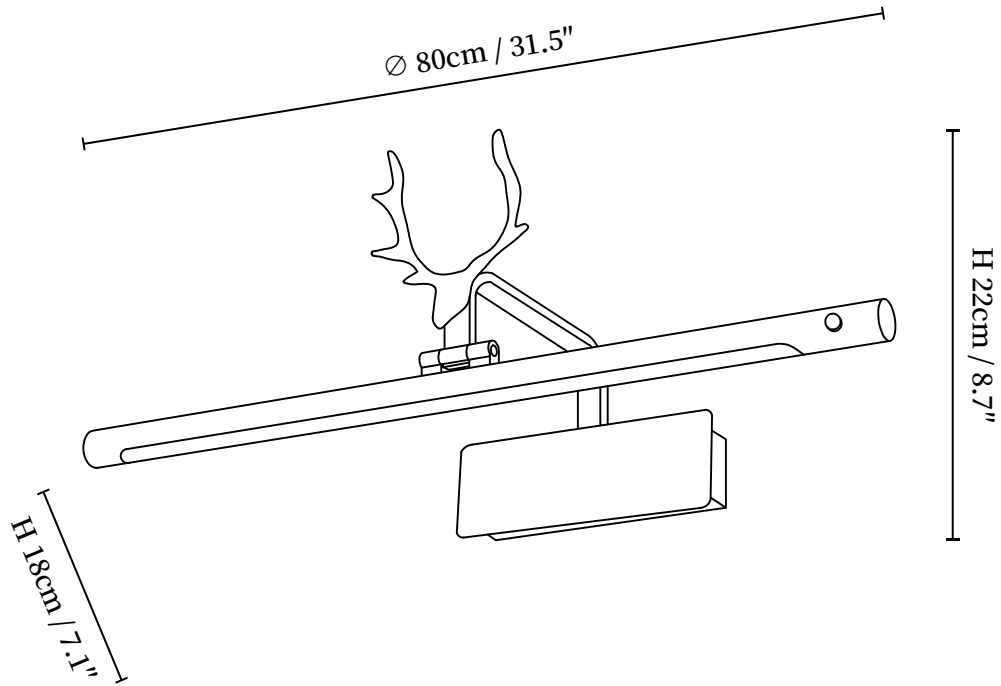

SPECIFICATION SHEET

SPECIFICATION DETAILS

*For custom options, consult factory for details

Fixture Dimensions	D 15.7" x H 8.7" (Depth from wall : H 18cm / H 7.1") D 23.6" x H 8.7" (Depth from wall : H 18cm / H 7.1") D 31.5" x H 8.7" (Depth from wall : H 18cm / H 7.1")
Light source	Integrated LED
Wattage	~5 Watts
Voltage	AC 110-240V
Dimming	Not supported
CRI(Ra)	90+CRI
Mounting	Hardwired.
LED Rated Life	30000 hours
Color Temperature	Warm Light (3000K), Neutral Light (4000K), Cool Light (6000K)
Control method	Compatible with common wall switches(not included)
Finishes	Gold, Black, White.
Shade Details	White.
Material	Metal, Acrylic.