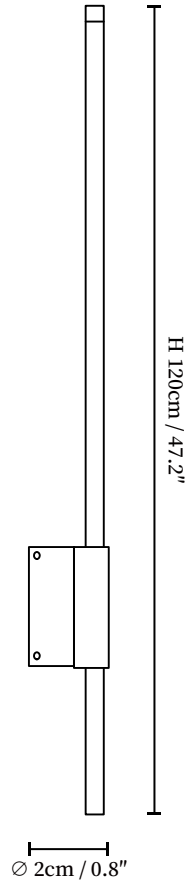

SPECIFICATION SHEET

SPECIFICATION DETAILS

*For custom options, consult factory for details

Fixture Dimensions	D 0.8" x H 23.6", D 0.8" x H 31.5" D 0.8" x H 39.4", D 0.8" x H 47.2"
Light source	Integrated LED
Wattage	~5 Watts
Voltage	AC 110-240V
Dimming	Not supported
CRI(Ra)	90+CRI
Mounting	Hardwired.
LED Rated Life	30000 hours
Color Temperature	Warm Light (3000K), Neutral Light (4000K), Cool Light (6000K)
Control method	Compatible with common wall switches (not included)
Finishes	Black.
Shade Details	White.
Material	Metal, Acrylic.