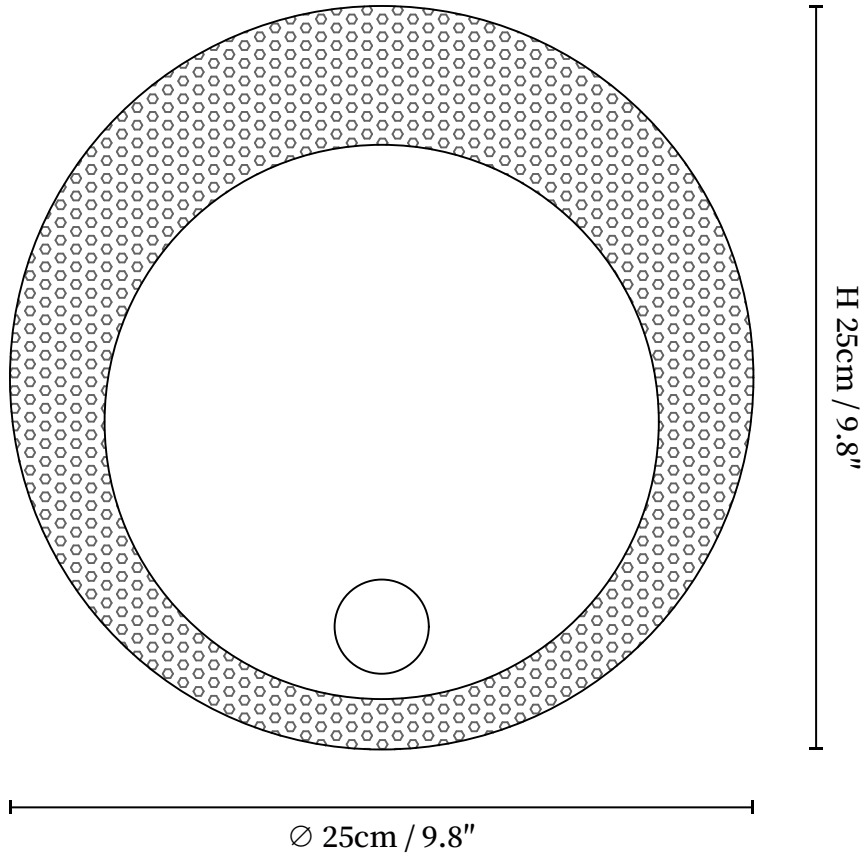

SPECIFICATION SHEET

SPECIFICATION DETAILS

*For custom options, consult factory for details

Fixture Dimensions	D 9.8" x H 9.8"
Light source	Integrated LED
Wattage	~5 Watts
Voltage	AC 110-240V
Dimming	Not supported
CRI(Ra)	90+CRI
Mounting	Hardwired.
LED Rated Life	30000 hours
Color Temperature	Warm Light (3000K), Neutral Light (4000K), Cool Light (6000K)
Control method	Compatible with common wall switches(not included)
Finishes	Brass.
Shade Details	White.
Material	Brass, Alabaster.