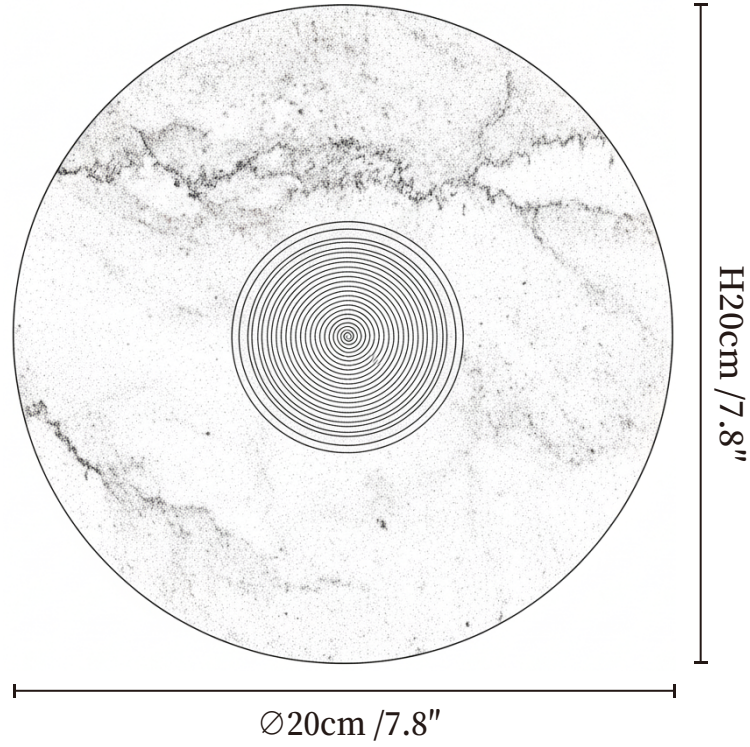

SPECIFICATION SHEET

SPECIFICATION DETAILS

*For custom options, consult factory for details

Fixture Dimensions	Ø 7.8" x H 7.8"
Light source	Integrated LED
Wattage	~ 8Watts
Voltage	AC 110-240V
Dimming	Not supported
CRI(Ra)	90+CRI
Mounting	Hardwired.
LED Rated Life	30000 hours
Color Temperature	Warm Light (3000K), Neutral Light (4000K), Cool Light (6000K)
Control method	Compatible with common wall switches(
Finishes	Chrome, Gold.
Shade Details	Bulgari Purple.
Material	Marble, Metal.