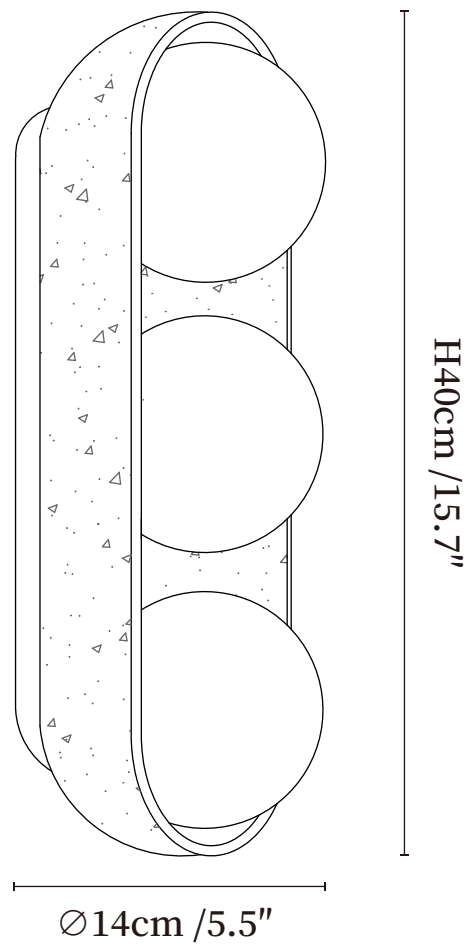

SPECIFICATION SHEET

SPECIFICATION DETAILS

*For custom options, consult factory for details

Fixture Dimmensions	Ø 5.5" x H 10.6"
Light source	G9(bulb not included)
Wattage	MAX5W incandescent bulb or LED equivalent.
Voltage	AC 110-240V
Mounting	Hardwired.
Dimming	Compatible with dimmable bulbs (bulb not included)
Control method	Compatible with common wall switches(not included)
Finishes	Yellow Travertine.
Shade Details	Wood color, Walnut color, White.
Material	Metal, Yellow Travertine, Wood, Glass.

SPECIFICATION SHEET

SPECIFICATION DETAILS

*For custom options, consult factory for details

Fixture Dimensions	$\varnothing 5.5'' \times H 15.7''$
Light source	G9(bulb not included)
Wattage	MAX5W incandescent bulb or LED equivalent.
Voltage	AC 110-240V
Mounting	Hardwired.
Dimming	Compatible with dimmable bulbs (bulb not included)
Control method	Compatible with common wall switches(not included)
Finishes	Yellow Travertine.
Shade Details	Wood color, Walnut color, White.
Material	Metal, Yellow Travertine, Wood, Glass.