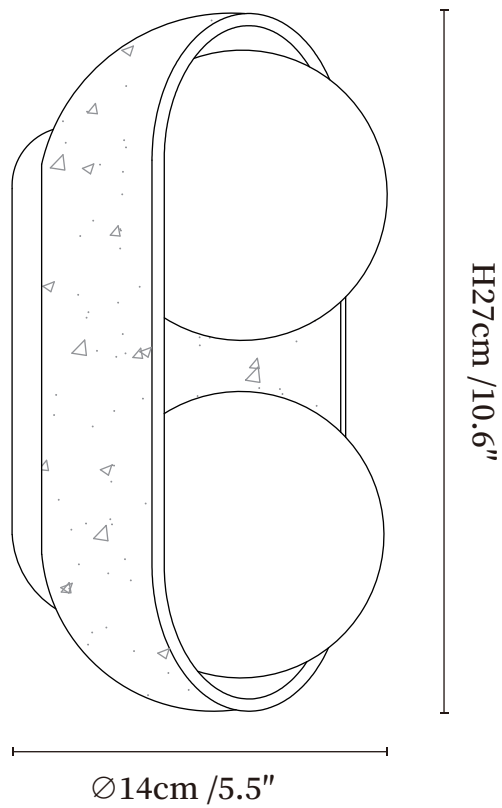

SPECIFICATION SHEET

SPECIFICATION DETAILS

*For custom options, consult factory for details

Fixture Dimmensions	Ø 5.5" x H 10.6"
Light source	G9(bulb not included)
Wattage	MAX5W incandescent bulb or LED equivalent.
Voltage	AC 110-240V
Mounting	Hardwired.
Dimming	Compatible with dimmable bulbs (bulb not included)
Control method	Compatible with common wall switches(not included)
Finishes	Yellow Travertine.
Shade Details	Wood color, Walnut color, White.
Material	Metal, Yellow Travertine, Wood, Glass.

SPECIFICATION SHEET

SPECIFICATION DETAILS

*For custom options, consult factory for details

Fixture Dimensions	$\varnothing 5.5'' \times H 15.7''$
Light source	G9(bulb not included)
Wattage	MAX5W incandescent bulb or LED equivalent.
Voltage	AC 110-240V
Mounting	Hardwired.
Dimming	Compatible with dimmable bulbs (bulb not included)
Control method	Compatible with common wall switches(not included)
Finishes	Yellow Travertine.
Shade Details	Wood color, Walnut color, White.
Material	Metal, Yellow Travertine, Wood, Glass.