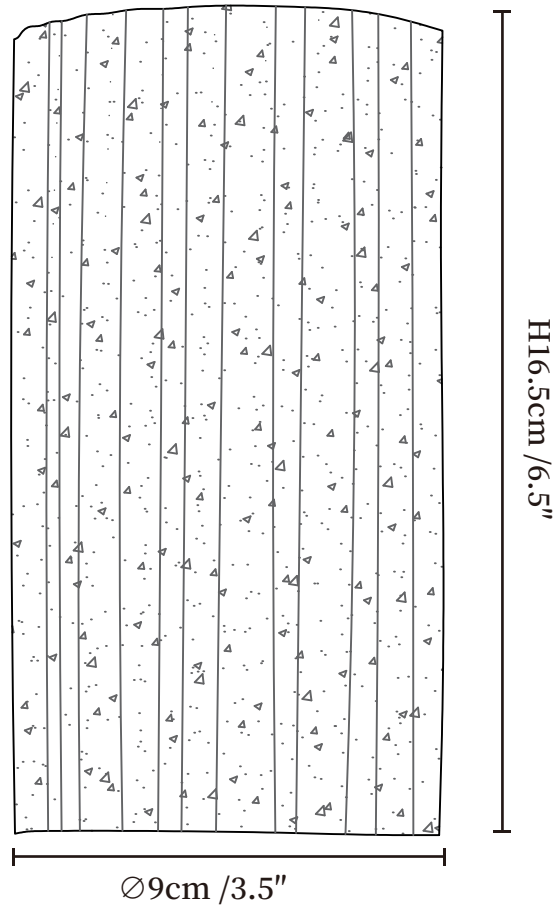

## SPECIFICATION DETAILS

\*For custom options, consult factory for details

Fixture Dimensions	Ø 3.5" x H 6.5"
Light source	Integrated LED
Wattage	~8 Watts
Voltage	AC 110-240V
Dimming	Not supported
CRI(Ra)	90+CRI
Mounting	Hardwired.
LED Rated Life	30000 hours
Color Temperature	Warm Light (3000K), Neutral Light (4000K), Cool Light (6000K)
Control method	Compatible with common wall switches (not included)
Finishes	Yellow Travertine.
Shade Details	Yellow Travertine.
Material	Metal, Yellow Travertine.

## SPECIFICATION DETAILS

\*For custom options, consult factory for details

<b>Fixture Dimensions</b>	$\varnothing 3.1'' \times H 6.5''$
<b>Light source</b>	Integrated LED
<b>Wattage</b>	~8 Watts
<b>Voltage</b>	AC 110-240V
<b>Dimming</b>	Not supported
<b>CRI(Ra)</b>	90+CRI
<b>Mounting</b>	Hardwired.
<b>LED Rated Life</b>	30000 hours
<b>Color Temperature</b>	Warm Light (3000K), Neutral Light (4000K), Cool Light (6000K)
<b>Control method</b>	Compatible with common wall switches (not included)
<b>Finishes</b>	Yellow Travertine.
<b>Shade Details</b>	Yellow Travertine.
<b>Material</b>	Metal, Yellow Travertine.