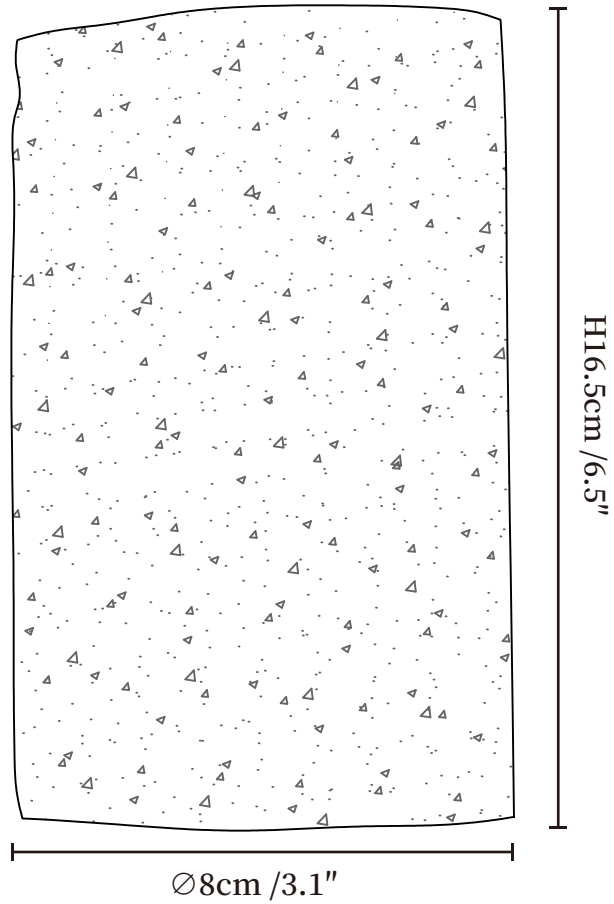

## SPECIFICATION DETAILS

\*For custom options, consult factory for details

Fixture Dimensions	Ø 3.5" x H 6.5"
Light source	Integrated LED
Wattage	~8 Watts
Voltage	AC 110-240V
Dimming	Not supported
CRI(Ra)	90+CRI
Mounting	Hardwired.
LED Rated Life	30000 hours
Color Temperature	Warm Light (3000K), Neutral Light (4000K), Cool Light (6000K)
Control method	Compatible with common wall switches (not included)
Finishes	Yellow Travertine.
Shade Details	Yellow Travertine.
Material	Metal, Yellow Travertine.

## SPECIFICATION DETAILS

\*For custom options, consult factory for details

<b>Fixture Dimensions</b>	$\varnothing 3.1'' \times H 6.5''$
<b>Light source</b>	Integrated LED
<b>Wattage</b>	~8 Watts
<b>Voltage</b>	AC 110-240V
<b>Dimming</b>	Not supported
<b>CRI(Ra)</b>	90+CRI
<b>Mounting</b>	Hardwired.
<b>LED Rated Life</b>	30000 hours
<b>Color Temperature</b>	Warm Light (3000K), Neutral Light (4000K), Cool Light (6000K)
<b>Control method</b>	Compatible with common wall switches (not included)
<b>Finishes</b>	Yellow Travertine.
<b>Shade Details</b>	Yellow Travertine.
<b>Material</b>	Metal, Yellow Travertine.