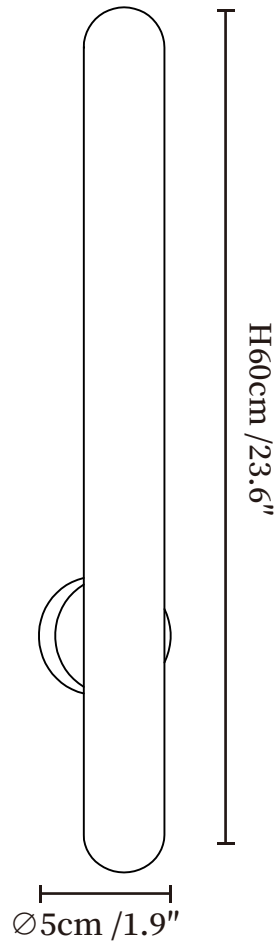

SPECIFICATION SHEET

SPECIFICATION DETAILS

*For custom options, consult factory for details

Fixture Dimensions	Ø 1.9" x H 15.7"
Light source	Integrated LED
Wattage	~8 Watts
Voltage	AC 110-240V
Dimming	Not supported
CRI(Ra)	90+CRI
Mounting	Hardwired.
LED Rated Life	30000 hours
Color Temperature	Warm Light (3000K), Neutral Light (4000K), Cool Light (6000K)
Control method	Compatible with common wall switches(not included)
Finishes	Gold.
Shade Details	White.
Material	Metal, Alabaster.

SPECIFICATION SHEET

SPECIFICATION DETAILS

*For custom options, consult factory for details

Fixture Dimensions	Ø 1.9" x H 23.6"
Light source	Integrated LED
Wattage	~8 Watts
Voltage	AC 110-240V
Dimming	Not supported
CRI(Ra)	90+CRI
Mounting	Hardwired.
LED Rated Life	30000 hours
Color Temperature	Warm Light (3000K), Neutral Light (4000K), Cool Light (6000K)
Control method	Compatible with common wall switches (not included)
Finishes	Gold.
Shade Details	White.
Material	Metal, Alabaster.