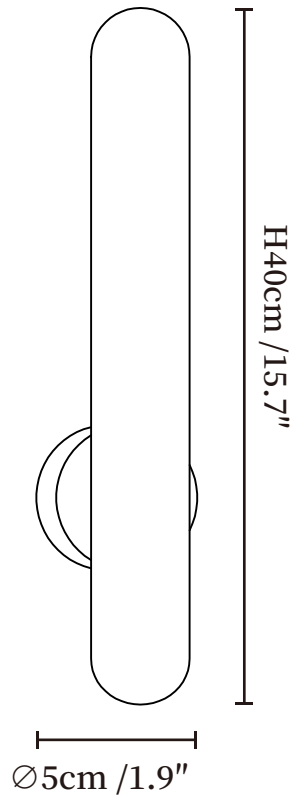

SPECIFICATION SHEET

SPECIFICATION DETAILS

*For custom options, consult factory for details

Fixture Dimensions	Ø 1.9" x H 15.7"
Light source	Integrated LED
Wattage	~8 Watts
Voltage	AC 110-240V
Dimming	Not supported
CRI(Ra)	90+CRI
Mounting	Hardwired.
LED Rated Life	30000 hours
Color Temperature	Warm Light (3000K), Neutral Light (4000K), Cool Light (6000K)
Control method	Compatible with common wall switches(not included)
Finishes	Gold.
Shade Details	White.
Material	Metal, Alabaster.

SPECIFICATION SHEET

SPECIFICATION DETAILS

*For custom options, consult factory for details

Fixture Dimensions	Ø 1.9" x H 23.6"
Light source	Integrated LED
Wattage	~8 Watts
Voltage	AC 110-240V
Dimming	Not supported
CRI(Ra)	90+CRI
Mounting	Hardwired.
LED Rated Life	30000 hours
Color Temperature	Warm Light (3000K), Neutral Light (4000K), Cool Light (6000K)
Control method	Compatible with common wall switches (not included)
Finishes	Gold.
Shade Details	White.
Material	Metal, Alabaster.