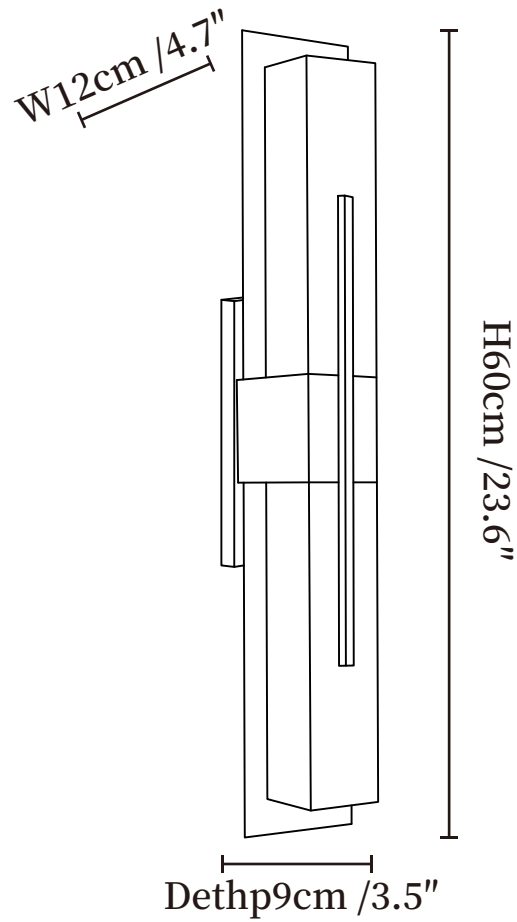

SPECIFICATION SHEET

SPECIFICATION DETAILS

*For custom options, consult factory for details

Fixture Dimmensions	Dethp 3.5" x W 4.7" x H 23.6" Dethp 3.5" x W 4.7" x H 31.5"
Light source	Integrated LED
Wattage	~8 Watts
Voltage	AC 110-240V
Dimming	Not supported
CRI(Ra)	90+CRI
Mounting	Hardwired.
LED Rated Life	30000 hours
Color Temperature	Warm Light (3000K), Neutral Light (4000K), Cool Light (6000K)
Control method	Compatible with common wall switches (not included)
Finishes	Black, Brass.
Shade Details	White.
Material	Brassl, Alabaster.