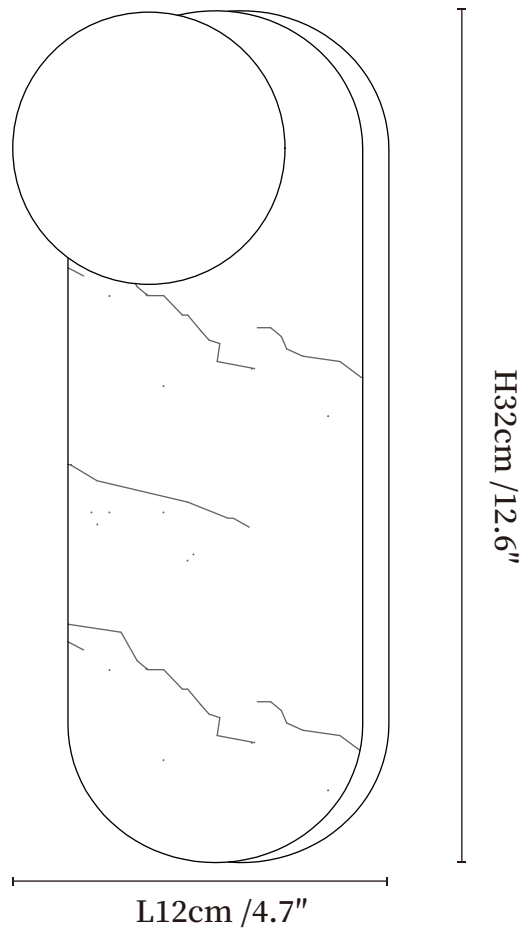

SPECIFICATION SHEET

SPECIFICATION DETAILS

*For custom options, consult factory for details

Fixture Dimensions	L 4.7" x H 12.6"
Light source	G9(bulb not included)
Wattage	MAX5W incandescent bulb or LED equivalent.
Voltage	AC 110-240V
Mounting	Hardwired.
Dimming	Compatible with dimmable bulbs (bulb not included)
Control method	Compatible with common wall switches(not included)
Finishes	Black, Bulgari red, Red and white stripes, Brown.
Shade Details	White.
Material	Marble, Glass.