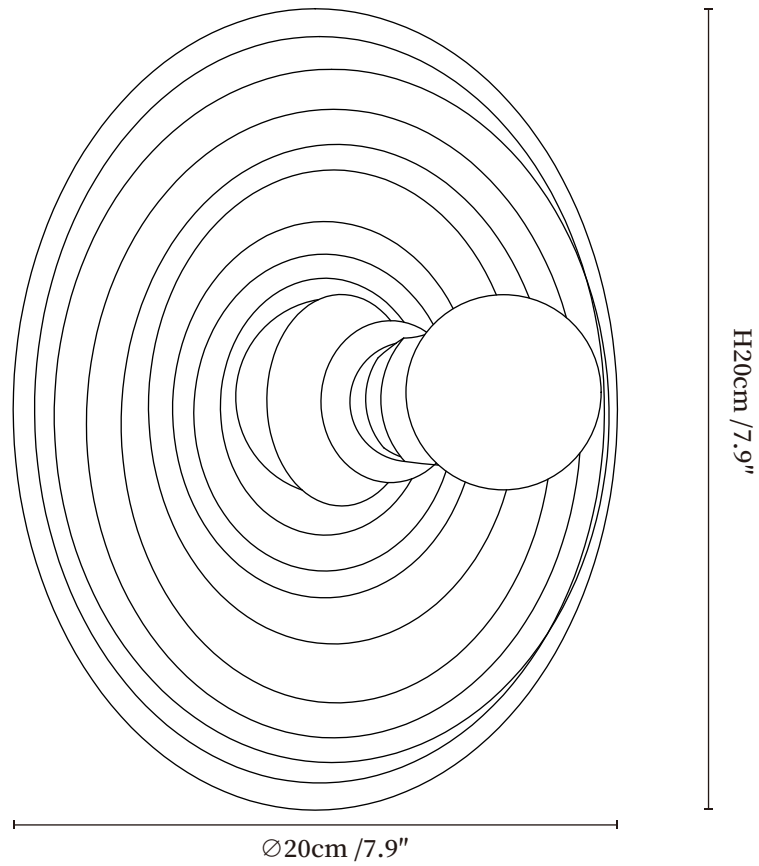

SPECIFICATION SHEET

SPECIFICATION DETAILS

*For custom options, consult factory for details

Fixture Dimensions	$\text{Ø} 7.9'' \times \text{H} 7.9''$
Light source	G45 (bulb not included)
Wattage	MAX 5W incandescent bulb or LED equivalent.
Voltage	AC 110-240V
Mounting	Hardwired.
Dimming	Compatible with dimmable bulbs (bulb not included)
Control method	Compatible with common wall switches (not included)
Finishes	Chrome.
Shade Details	Amber, Clear.
Material	Metal, Glass.