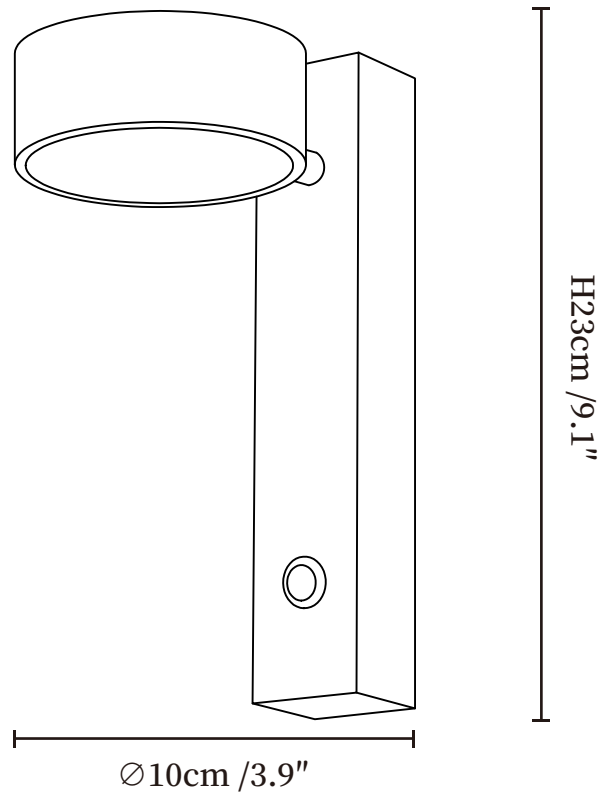

# SPECIFICATION SHEET

---

## SPECIFICATION DETAILS

\*For custom options, consult factory for details

<b>Fixture Dimensions</b>	Ø 3.9" x H 9.1"
<b>Light source</b>	Integrated LED
<b>Wattage</b>	~8 Watts
<b>Voltage</b>	AC 110-240V
<b>Dimming</b>	Not supported
<b>CRI(Ra)</b>	90+CRI
<b>Mounting</b>	Hardwired.
<b>LED Rated Life</b>	30000 hours
<b>Color Temperature</b>	Warm Light (3000K), Neutral Light (4000K), Cool Light (6000K)
<b>Control method</b>	Compatible with common wall switches(not included)
<b>Finishes</b>	Black, Gold.
<b>Shade Details</b>	Green Marble, Black Marble.
<b>Material</b>	Marble, Metal, Acrylic.