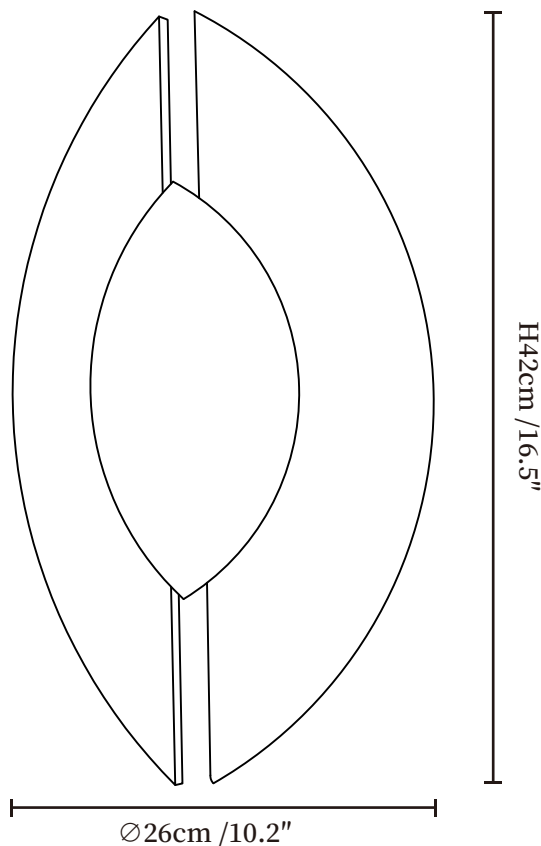

SPECIFICATION SHEET

SPECIFICATION DETAILS

*For custom options, consult factory for details

Fixture Dimensions	Ø 10.2" x H 16.5"
Light source	G9(bulb not included)
Wattage	MAX 5W incandescent bulb or LED equivalent.
Voltage	AC 110-240V
Mounting	Hardwired.
Dimming	Compatible with dimmable bulbs (bulb not included)
Control method	Compatible with common wall switches (not included)
Finishes	Gold.
Shade Details	White.
Material	Metal, Alabaster.