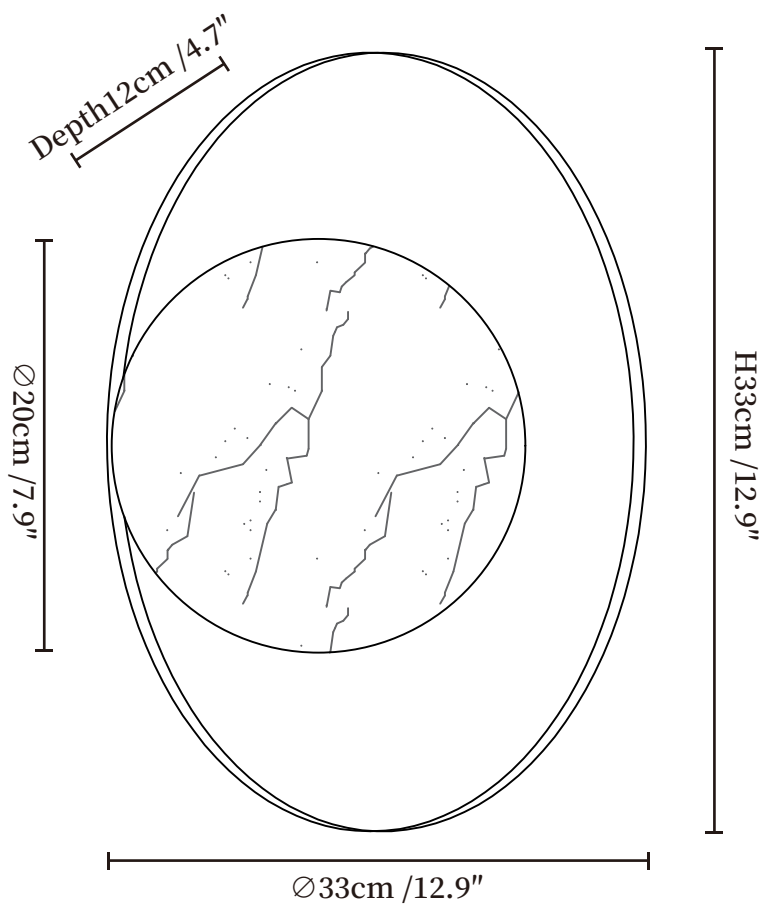

## SPECIFICATION DETAILS

\*For custom options, consult factory for details

<b>Fixture Dimensions</b>	Ø 12.9" x H 12.9", Depth: 4.7"
<b>Light source</b>	G9(bulb not included)
<b>Wattage</b>	MAX 5W incandescent bulb or LED equivalent.
<b>Voltage</b>	AC 110-240V
<b>Mounting</b>	Hardwired.
<b>Dimming</b>	Compatible with dimmable bulbs (bulb not included)
<b>Control method</b>	Compatible with common wall switches (not included)
<b>Finishes</b>	Gold.
<b>Shade Details</b>	White.
<b>Material</b>	Metal, Alabaster.

## SPECIFICATION DETAILS

\*For custom options, consult factory for details

<b>Fixture Dimensions</b>	Ø 17.3" x H 17.3", Depth: 5.5"
<b>Light source</b>	G9(bulb not included)
<b>Wattage</b>	MAX 5W incandescent bulb or LED equivalent.
<b>Voltage</b>	AC 110-240V
<b>Mounting</b>	Hardwired.
<b>Dimming</b>	Compatible with dimmable bulbs (bulb not included)
<b>Control method</b>	Compatible with common wall switches(not included)
<b>Finishes</b>	Gold.
<b>Shade Details</b>	White.
<b>Material</b>	Metal, Alabaster.