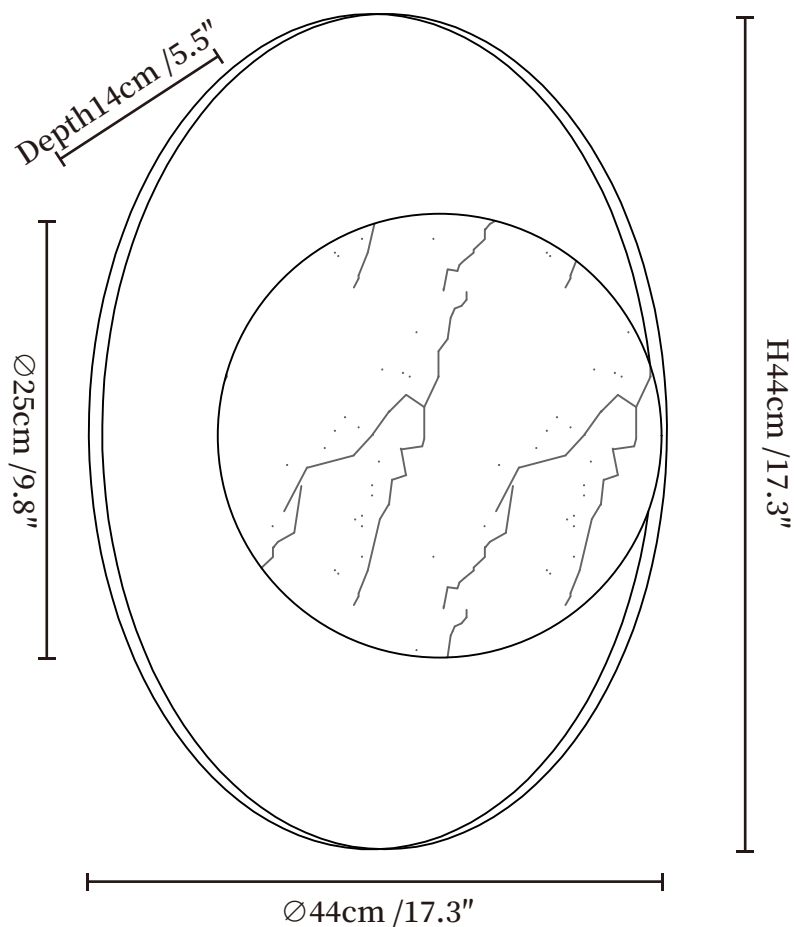

## SPECIFICATION DETAILS

\*For custom options, consult factory for details

<b>Fixture Dimensions</b>	Ø 12.9" x H 12.9", Depth: 4.7"
<b>Light source</b>	G9(bulb not included)
<b>Wattage</b>	MAX 5W incandescent bulb or LED equivalent.
<b>Voltage</b>	AC 110-240V
<b>Mounting</b>	Hardwired.
<b>Dimming</b>	Compatible with dimmable bulbs (bulb not included)
<b>Control method</b>	Compatible with common wall switches (not included)
<b>Finishes</b>	Gold.
<b>Shade Details</b>	White.
<b>Material</b>	Metal, Alabaster.

## SPECIFICATION DETAILS

\*For custom options, consult factory for details

<b>Fixture Dimensions</b>	Ø 17.3" x H 17.3", Depth: 5.5"
<b>Light source</b>	G9(bulb not included)
<b>Wattage</b>	MAX 5W incandescent bulb or LED equivalent.
<b>Voltage</b>	AC 110-240V
<b>Mounting</b>	Hardwired.
<b>Dimming</b>	Compatible with dimmable bulbs (bulb not included)
<b>Control method</b>	Compatible with common wall switches(not included)
<b>Finishes</b>	Gold.
<b>Shade Details</b>	White.
<b>Material</b>	Metal, Alabaster.