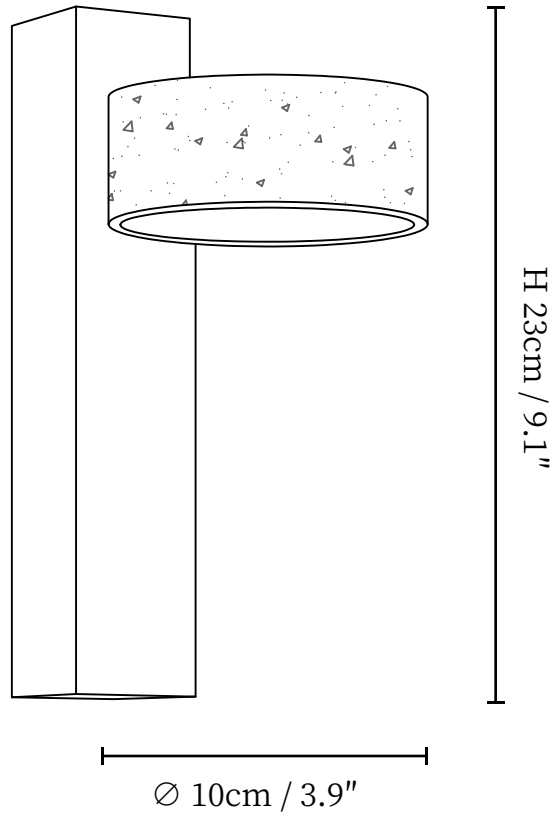

## SPECIFICATION DETAILS

\*For custom options, consult factory for details

Fixture Dimensions	$\text{Ø } 3.9'' \times \text{H } 9.1''$
Light source	Integrated LED
Wattage	~5W
Voltage	AC 110-240V
CRI(Ra)	90+CRI
Mounting	Hardwired.
LED Rated Life	30000 hours
Color Temperature	Warm Light (3000K), Neutral Light (4000K), Cool Light (6000K)
Control method	Compatible with common wall switches (not included)
Finishes	Dark walnut, Wood color, Yellow Travertine
Shade Details	White
Material	Yellow Travertine, Wood, Acrylic