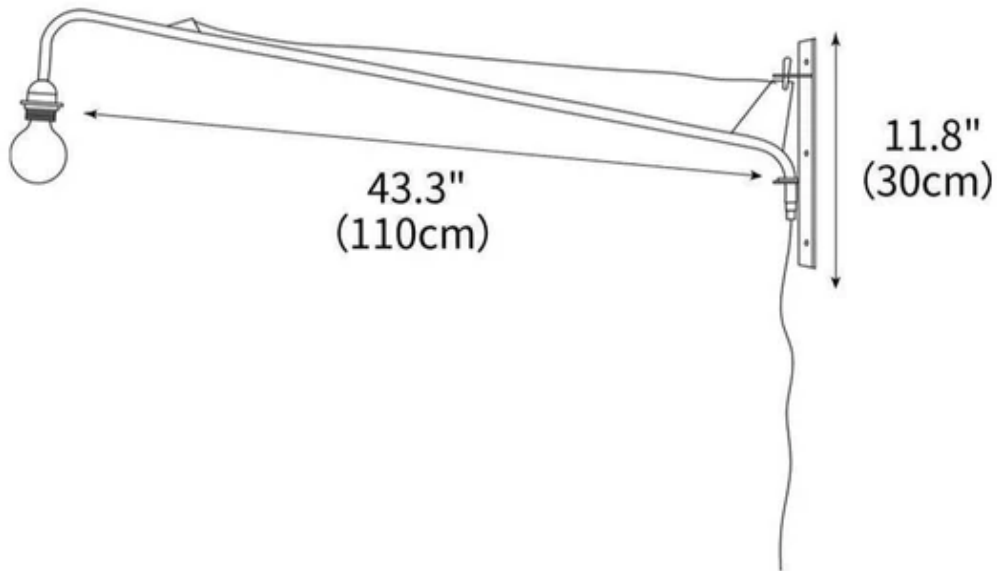

SPECIFICATION SHEET

SPECIFICATION DETAILS

*For custom options, consult factory for details

Fixture Dimensions	L 43.3" x H 11.8"
Light source	E14 (bulb not included)
Wattage	MAX 15W incandescent bulb or LED equivalent.
Voltage	AC 110-240V
Dimming	Compatible with dimmable bulbs (bulb not included)
Control method	In line ON / OFF switch.
Finishes	Black.
Shade Details	White.
Cord Length	Supplied with switched plug cord, length ~59" (150cm).
Material	Metal, Glass.