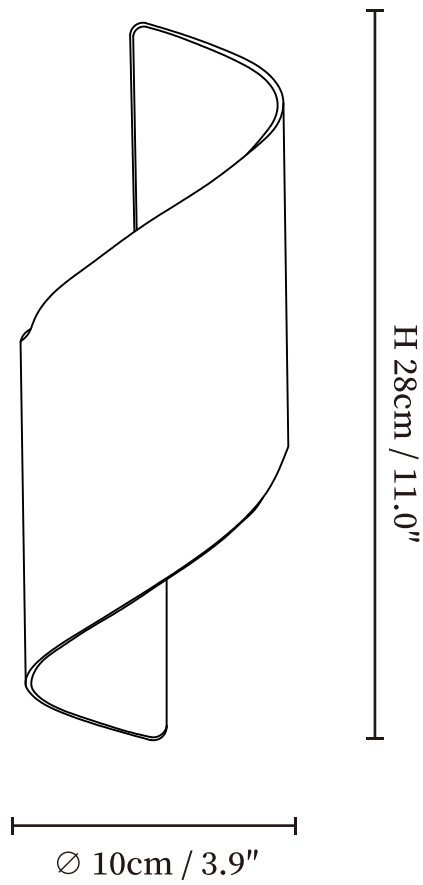

SPECIFICATION SHEET

SPECIFICATION DETAILS

*For custom options, consult factory for details

Fixture Dimensions	Ø 3.9" x H 11.0"
Light source	Integrated LED
Wattage	~5W
Voltage	AC 110-240V
Dimming	Compatible with dimmable LED and dimmable bulbs.
CRI(Ra)	90+CRI
Mounting	Hardwired.
LED Rated Life	30000 hours
Color Temperature	Warm Light (3000K), Neutral Light (4000K), Cool Light (6000K)
Control method	Compatible with common wall switches(not included)
Finishes	Black, Gold, White.
Shade Details	Black, Gold, White.
Material	Metal, Aluminum, Acrylic.