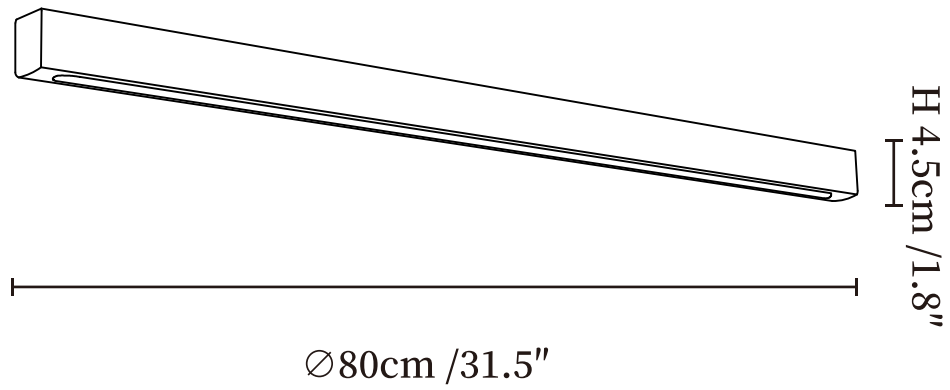

## SPECIFICATION DETAILS

\*For custom options, consult factory for details

<b>Fixture Dimensions</b>	$\varnothing 23.6'' \times W 1.8'' \times H 1.8''$
<b>Light source</b>	Integrated LED
<b>Wattage</b>	~12 Watts
<b>Voltage</b>	AC 110-240V
<b>Dimming</b>	Not supported
<b>CRI(Ra)</b>	90+CRI
<b>Mounting</b>	Hardwired.
<b>LED Rated Life</b>	30000 hours
<b>Color Temperature</b>	Warm Light (3000K), Neutral Light (4000K), Cool Light (6000K)
<b>Control method</b>	Compatible with common wall switches (not included)
<b>Finishes</b>	Wood color, Walnut color
<b>Material</b>	Natural Pine Wood, High-Grade Metal, Frosted Acrylic

## SPECIFICATION DETAILS

\*For custom options, consult factory for details

<b>Fixture Dimensions</b>	$\text{Ø} 31.5'' \times \text{W} 1.8'' \times \text{H} 1.8''$
<b>Light source</b>	Integrated LED
<b>Wattage</b>	~16Watts
<b>Voltage</b>	AC 110-240V
<b>Dimming</b>	Not supported
<b>CRI(Ra)</b>	90+CRI
<b>Mounting</b>	Hardwired.
<b>LED Rated Life</b>	30000 hours
<b>Color Temperature</b>	Warm Light (3000K), Neutral Light (4000K), Cool Light (6000K)
<b>Control method</b>	Compatible with common wall switches(not included)
<b>Finishes</b>	Wood color, Walnut color
<b>Material</b>	Natural Pine Wood, High-Grade Metal, Frosted Acrylic

## SPECIFICATION DETAILS

\*For custom options, consult factory for details

<b>Fixture Dimensions</b>	Ø 47.2" x W 1.8" x H 1.8"
<b>Light source</b>	Integrated LED
<b>Wattage</b>	~24Watts
<b>Voltage</b>	AC 110-240V
<b>Dimming</b>	Not supported
<b>CRI(Ra)</b>	90+CRI
<b>Mounting</b>	Hardwired.
<b>LED Rated Life</b>	30000 hours
<b>Color Temperature</b>	Warm Light (3000K), Neutral Light (4000K), Cool Light (6000K)
<b>Control method</b>	Compatible with common wall switches (not included)
<b>Finishes</b>	Wood color, Walnut color
<b>Material</b>	Natural Pine Wood, High-Grade Metal, Frosted Acrylic