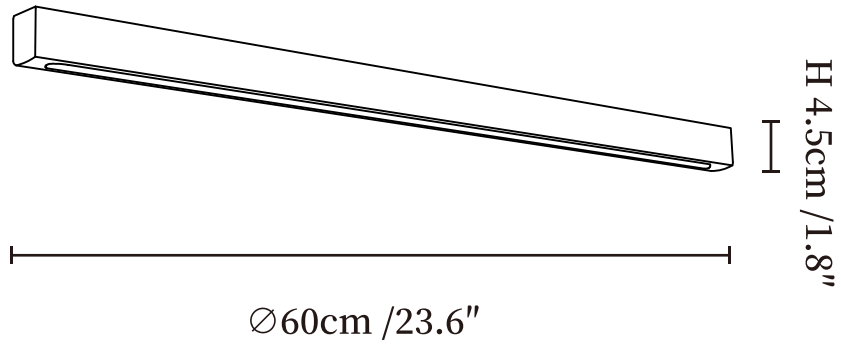

## SPECIFICATION DETAILS

\*For custom options, consult factory for details

<b>Fixture Dimensions</b>	$\varnothing 23.6'' \times W 1.8'' \times H 1.8''$
<b>Light source</b>	Integrated LED
<b>Wattage</b>	~12 Watts
<b>Voltage</b>	AC 110-240V
<b>Dimming</b>	Not supported
<b>CRI(Ra)</b>	90+CRI
<b>Mounting</b>	Hardwired.
<b>LED Rated Life</b>	30000 hours
<b>Color Temperature</b>	Warm Light (3000K), Neutral Light (4000K), Cool Light (6000K)
<b>Control method</b>	Compatible with common wall switches (not included)
<b>Finishes</b>	Wood color, Walnut color
<b>Material</b>	Natural Pine Wood, High-Grade Metal, Frosted Acrylic

## SPECIFICATION DETAILS

\*For custom options, consult factory for details

<b>Fixture Dimensions</b>	$\text{Ø} 31.5'' \times \text{W} 1.8'' \times \text{H} 1.8''$
<b>Light source</b>	Integrated LED
<b>Wattage</b>	~16Watts
<b>Voltage</b>	AC 110-240V
<b>Dimming</b>	Not supported
<b>CRI(Ra)</b>	90+CRI
<b>Mounting</b>	Hardwired.
<b>LED Rated Life</b>	30000 hours
<b>Color Temperature</b>	Warm Light (3000K), Neutral Light (4000K), Cool Light (6000K)
<b>Control method</b>	Compatible with common wall switches(not included)
<b>Finishes</b>	Wood color, Walnut color
<b>Material</b>	Natural Pine Wood, High-Grade Metal, Frosted Acrylic

## SPECIFICATION DETAILS

\*For custom options, consult factory for details

<b>Fixture Dimensions</b>	Ø 47.2" x W 1.8" x H 1.8"
<b>Light source</b>	Integrated LED
<b>Wattage</b>	~24Watts
<b>Voltage</b>	AC 110-240V
<b>Dimming</b>	Not supported
<b>CRI(Ra)</b>	90+CRI
<b>Mounting</b>	Hardwired.
<b>LED Rated Life</b>	30000 hours
<b>Color Temperature</b>	Warm Light (3000K), Neutral Light (4000K), Cool Light (6000K)
<b>Control method</b>	Compatible with common wall switches (not included)
<b>Finishes</b>	Wood color, Walnut color
<b>Material</b>	Natural Pine Wood, High-Grade Metal, Frosted Acrylic