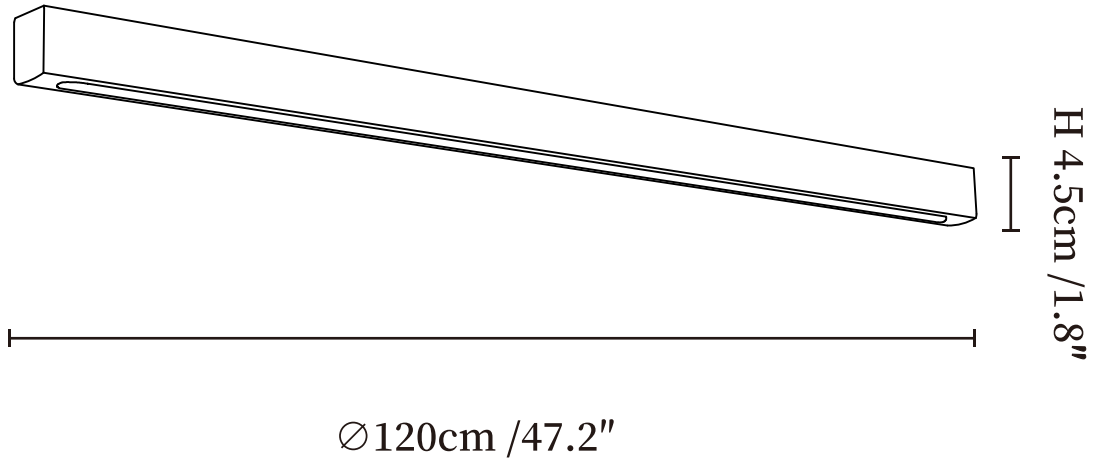

## SPECIFICATION DETAILS

\*For custom options, consult factory for details

<b>Fixture Dimensions</b>	$\varnothing 23.6'' \times W 1.8'' \times H 1.8''$
<b>Light source</b>	Integrated LED
<b>Wattage</b>	~12 Watts
<b>Voltage</b>	AC 110-240V
<b>Dimming</b>	Not supported
<b>CRI(Ra)</b>	90+CRI
<b>Mounting</b>	Hardwired.
<b>LED Rated Life</b>	30000 hours
<b>Color Temperature</b>	Warm Light (3000K), Neutral Light (4000K), Cool Light (6000K)
<b>Control method</b>	Compatible with common wall switches (not included)
<b>Finishes</b>	Wood color, Walnut color
<b>Material</b>	Natural Pine Wood, High-Grade Metal, Frosted Acrylic

## SPECIFICATION DETAILS

\*For custom options, consult factory for details

<b>Fixture Dimensions</b>	$\text{Ø} 31.5'' \times \text{W} 1.8'' \times \text{H} 1.8''$
<b>Light source</b>	Integrated LED
<b>Wattage</b>	~16Watts
<b>Voltage</b>	AC 110-240V
<b>Dimming</b>	Not supported
<b>CRI(Ra)</b>	90+CRI
<b>Mounting</b>	Hardwired.
<b>LED Rated Life</b>	30000 hours
<b>Color Temperature</b>	Warm Light (3000K), Neutral Light (4000K), Cool Light (6000K)
<b>Control method</b>	Compatible with common wall switches(not included)
<b>Finishes</b>	Wood color, Walnut color
<b>Material</b>	Natural Pine Wood, High-Grade Metal, Frosted Acrylic

## SPECIFICATION DETAILS

\*For custom options, consult factory for details

<b>Fixture Dimensions</b>	Ø 47.2" x W 1.8" x H 1.8"
<b>Light source</b>	Integrated LED
<b>Wattage</b>	~24Watts
<b>Voltage</b>	AC 110-240V
<b>Dimming</b>	Not supported
<b>CRI(Ra)</b>	90+CRI
<b>Mounting</b>	Hardwired.
<b>LED Rated Life</b>	30000 hours
<b>Color Temperature</b>	Warm Light (3000K), Neutral Light (4000K), Cool Light (6000K)
<b>Control method</b>	Compatible with common wall switches (not included)
<b>Finishes</b>	Wood color, Walnut color
<b>Material</b>	Natural Pine Wood, High-Grade Metal, Frosted Acrylic