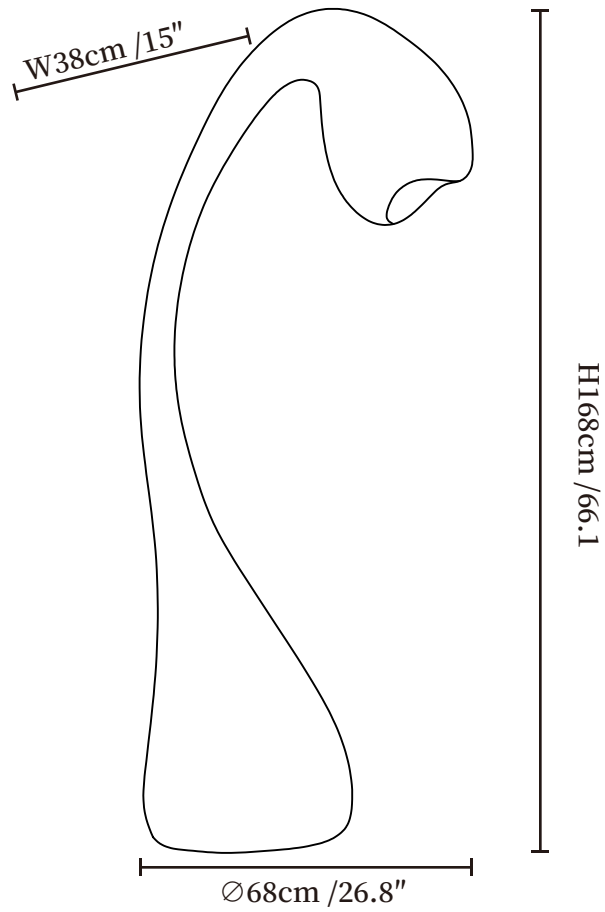

## SPECIFICATION DETAILS

\*For custom options, consult factory for details

<b>Fixture Dimensions</b>	Ø 26.8" x W 15" x H 66.1", 22 kg (48.5 lbs)
<b>Light source</b>	E26 or E27 (bulb not included)
<b>Wattage</b>	MAX 40W incandescent bulb or LED equivalent.
<b>Voltage</b>	AC 110-240V
<b>Dimming</b>	Compatible with dimmable bulbs (bulb not included)
<b>Control method</b>	In line ON / OFF switch.
<b>Finishes</b>	Bronze, White.
<b>Shade Details</b>	Bronze, White.
<b>Material</b>	Metal, Fiberglass Reinforced Plastic.
<b>Cord Length</b>	Supplied with switched plug cord, length ~59" (150cm).