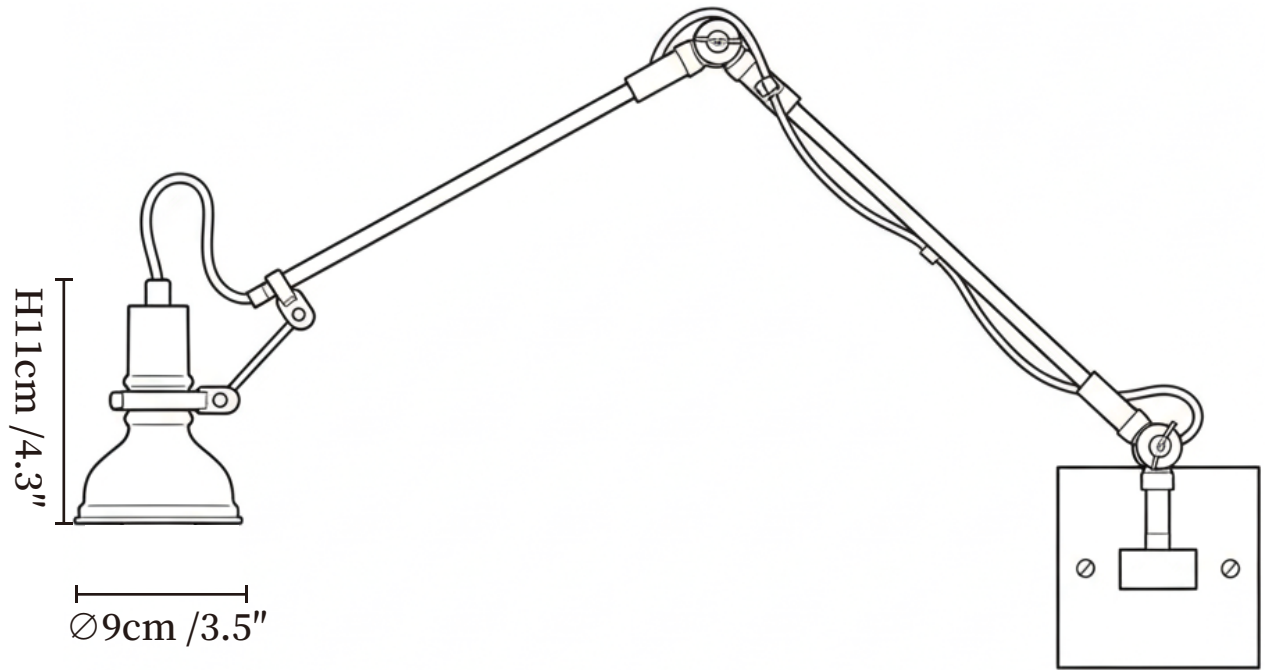

## SPECIFICATION DETAILS

\*For custom options, consult factory for details

<b>Fixture Dimensions</b>	Ø 3.5" x H 4.3"
<b>Light source</b>	E14 (bulb not included)
<b>Wattage</b>	MAX 15W incandescent bulb or LED equivalent.
<b>Voltage</b>	AC 110-240V
<b>Mounting</b>	Hardwired.
<b>Dimming</b>	Compatible with dimmable bulbs (bulb not included)
<b>Control method</b>	Compatible with common wall switches (not included)
<b>Finishes</b>	Gold, Walnut Wood.
<b>Shade Details</b>	Gold.
<b>Material</b>	Metal, Wood.