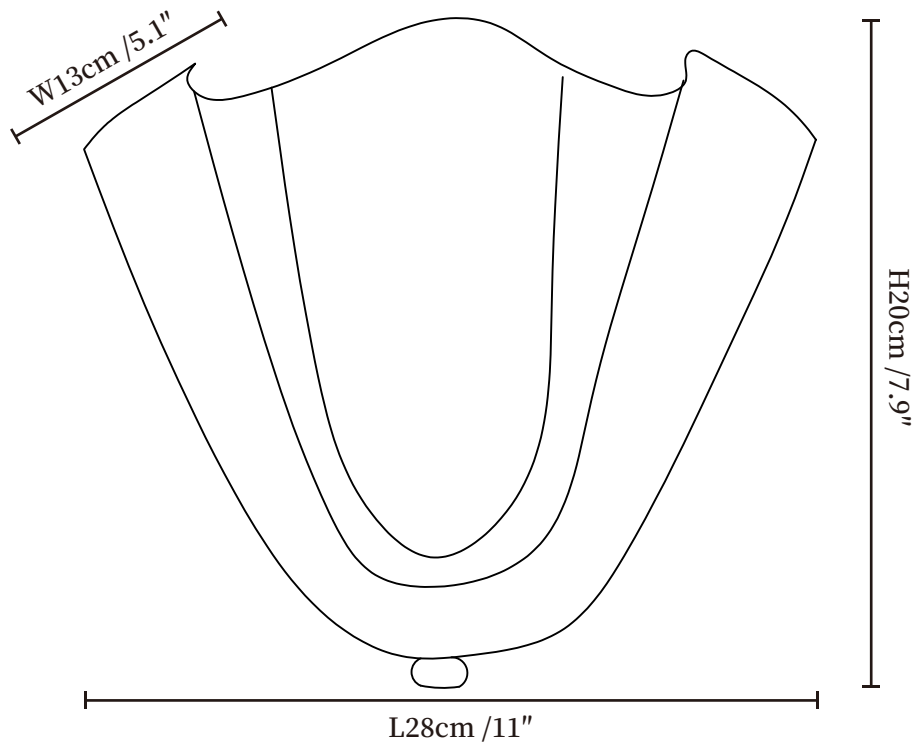

## SPECIFICATION DETAILS

\*For custom options, consult factory for details

<b>Fixture Dimensions</b>	L 11" x H 7.9" x W 5.1"
<b>Light source</b>	G9(bulb not included)
<b>Wattage</b>	MAX 5W incandescent bulb or LED equivalent.
<b>Voltage</b>	AC 110-240V
<b>Mounting</b>	Hardwired.
<b>Dimming</b>	Compatible with dimmable bulbs (bulb not included)
<b>Control method</b>	Compatible with common wall switches(not included)
<b>Finishes</b>	Beige, Green, Brown, Amber.
<b>Shade Details</b>	Beige, Green, Brown, Amber.
<b>Material</b>	Metal, Glass.