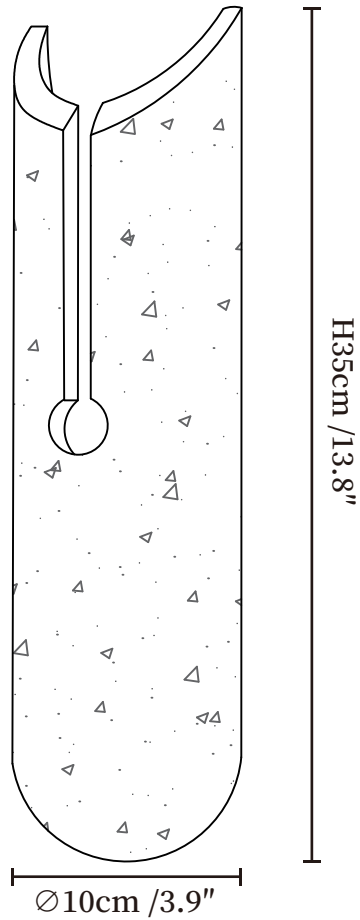

SPECIFICATION SHEET

SPECIFICATION DETAILS

*For custom options, consult factory for details

| | |
|---------------------------|---|
| Fixture Dimensions | $\varnothing 3.9'' \times H 13.8''$ |
| Light source | Integrated LED |
| Wattage | ~8 Watts |
| Voltage | AC 110-240V |
| Dimming | Not supported |
| CRI(Ra) | 90+CRI |
| Mounting | Hardwired. |
| LED Rated Life | 30000 hours |
| Color Temperature | Warm Light (3000K), Neutral Light (4000K), Cool Light (6000K) |
| Control method | Compatible with common wall switches (not included) |
| Finishes | Yellow Travertine. |
| Shade Details | Yellow Travertine. |
| Material | Metal, Yellow Travertine. |