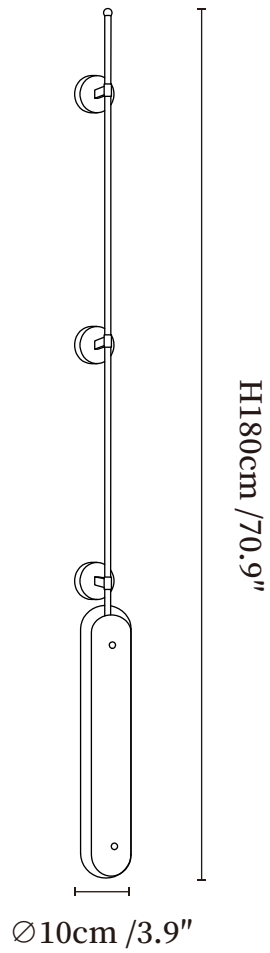

SPECIFICATION SHEET

SPECIFICATION DETAILS

*For custom options, consult factory for details

Fixture Dimensions	Ø 3.9" x H 35.4"
Light source	Integrated LED
Wattage	~8 Watts
Voltage	AC 110-240V
Dimming	Not supported
CRI(Ra)	90+CRI
Mounting	Hardwired.
LED Rated Life	30000 hours
Color Temperature	Warm Light (3000K), Neutral Light (4000K), Cool Light (6000K)
Control method	Compatible with common wall switches(not included)
Finishes	Gold, Black.
Shade Details	White.
Material	Metal, Alabaster.

SPECIFICATION SHEET

SPECIFICATION DETAILS

*For custom options, consult factory for details

Fixture Dimensions	Ø 3.9" x H 51.2"
Light source	Integrated LED
Wattage	~8 Watts
Voltage	AC 110-240V
Dimming	Not supported
CRI(Ra)	90+CRI
Mounting	Hardwired.
LED Rated Life	30000 hours
Color Temperature	Warm Light (3000K), Neutral Light (4000K), Cool Light (6000K)
Control method	Compatible with common wall switches(not included)
Finishes	Gold, Black.
Shade Details	White.
Material	Metal, Alabaster.

SPECIFICATION SHEET

SPECIFICATION DETAILS

*For custom options, consult factory for details

Fixture Dimensions	Ø 3.9" x H 70.9"
Light source	Integrated LED
Wattage	~8 Watts
Voltage	AC 110-240V
Dimming	Not supported
CRI(Ra)	90+CRI
Mounting	Hardwired.
LED Rated Life	30000 hours
Color Temperature	Warm Light (3000K), Neutral Light (4000K), Cool Light (6000K)
Control method	Compatible with common wall switches(not included)
Finishes	Gold, Black.
Shade Details	White.
Material	Metal, Alabaster.