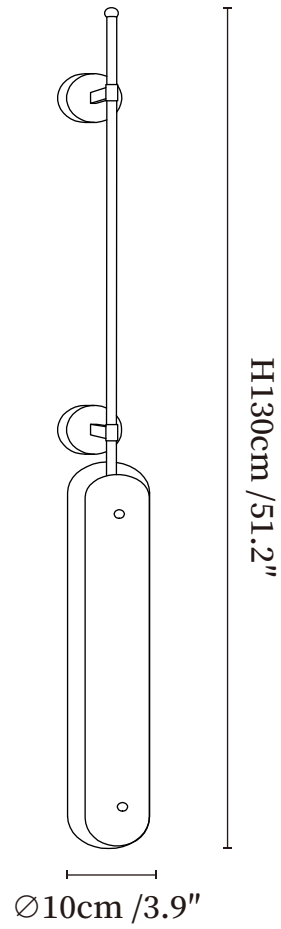

SPECIFICATION SHEET

SPECIFICATION DETAILS

*For custom options, consult factory for details

Fixture Dimensions	Ø 3.9" x H 35.4"
Light source	Integrated LED
Wattage	~8 Watts
Voltage	AC 110-240V
Dimming	Not supported
CRI(Ra)	90+CRI
Mounting	Hardwired.
LED Rated Life	30000 hours
Color Temperature	Warm Light (3000K), Neutral Light (4000K), Cool Light (6000K)
Control method	Compatible with common wall switches(not included)
Finishes	Gold, Black.
Shade Details	White.
Material	Metal, Alabaster.

SPECIFICATION SHEET

SPECIFICATION DETAILS

*For custom options, consult factory for details

Fixture Dimensions	Ø 3.9" x H 51.2"
Light source	Integrated LED
Wattage	~8 Watts
Voltage	AC 110-240V
Dimming	Not supported
CRI(Ra)	90+CRI
Mounting	Hardwired.
LED Rated Life	30000 hours
Color Temperature	Warm Light (3000K), Neutral Light (4000K), Cool Light (6000K)
Control method	Compatible with common wall switches(not included)
Finishes	Gold, Black.
Shade Details	White.
Material	Metal, Alabaster.

SPECIFICATION SHEET

SPECIFICATION DETAILS

*For custom options, consult factory for details

Fixture Dimensions	Ø 3.9" x H 70.9"
Light source	Integrated LED
Wattage	~8 Watts
Voltage	AC 110-240V
Dimming	Not supported
CRI(Ra)	90+CRI
Mounting	Hardwired.
LED Rated Life	30000 hours
Color Temperature	Warm Light (3000K), Neutral Light (4000K), Cool Light (6000K)
Control method	Compatible with common wall switches(not included)
Finishes	Gold, Black.
Shade Details	White.
Material	Metal, Alabaster.