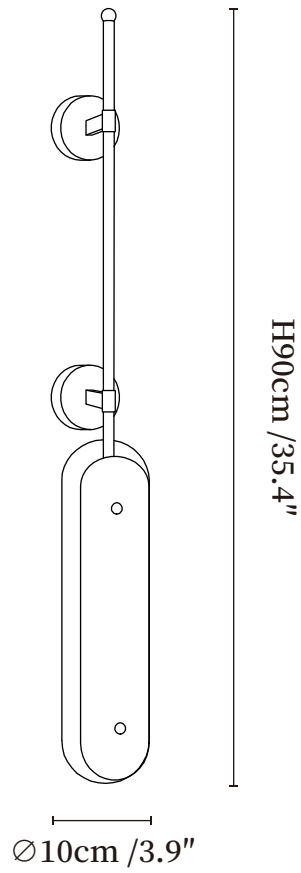

SPECIFICATION SHEET

SPECIFICATION DETAILS

*For custom options, consult factory for details

Fixture Dimensions	Ø 3.9" x H 35.4"
Light source	Integrated LED
Wattage	~8 Watts
Voltage	AC 110-240V
Dimming	Not supported
CRI(Ra)	90+CRI
Mounting	Hardwired.
LED Rated Life	30000 hours
Color Temperature	Warm Light (3000K), Neutral Light (4000K), Cool Light (6000K)
Control method	Compatible with common wall switches(not included)
Finishes	Gold, Black.
Shade Details	White.
Material	Metal, Alabaster.

SPECIFICATION SHEET

SPECIFICATION DETAILS

*For custom options, consult factory for details

Fixture Dimensions	Ø 3.9" x H 51.2"
Light source	Integrated LED
Wattage	~8 Watts
Voltage	AC 110-240V
Dimming	Not supported
CRI(Ra)	90+CRI
Mounting	Hardwired.
LED Rated Life	30000 hours
Color Temperature	Warm Light (3000K), Neutral Light (4000K), Cool Light (6000K)
Control method	Compatible with common wall switches(not included)
Finishes	Gold, Black.
Shade Details	White.
Material	Metal, Alabaster.

SPECIFICATION SHEET

SPECIFICATION DETAILS

*For custom options, consult factory for details

Fixture Dimensions	Ø 3.9" x H 70.9"
Light source	Integrated LED
Wattage	~8 Watts
Voltage	AC 110-240V
Dimming	Not supported
CRI(Ra)	90+CRI
Mounting	Hardwired.
LED Rated Life	30000 hours
Color Temperature	Warm Light (3000K), Neutral Light (4000K), Cool Light (6000K)
Control method	Compatible with common wall switches(not included)
Finishes	Gold, Black.
Shade Details	White.
Material	Metal, Alabaster.