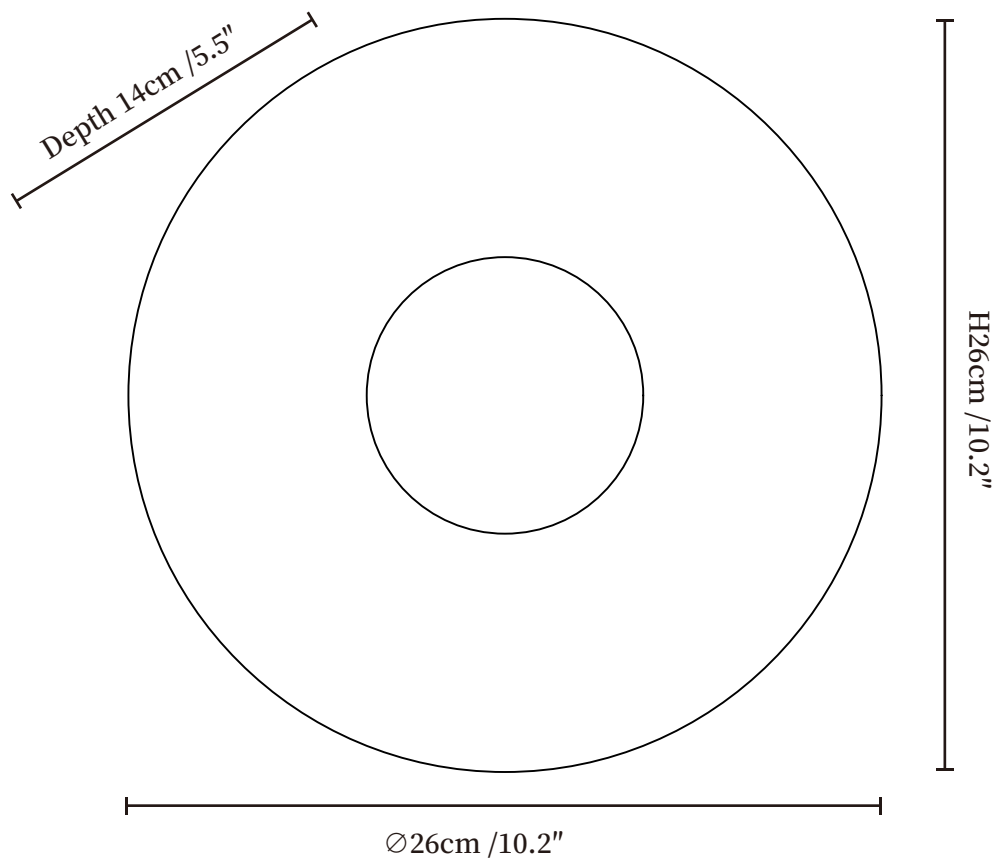

SPECIFICATION SHEET

SPECIFICATION DETAILS

*For custom options, consult factory for details

| | |
|---------------------------|---|
| Fixture Dimensions | Ø 10.2" x H 10.2", Depth: 5.5" |
| Light source | G9(bulb not included) |
| Wattage | MAX 5W incandescent bulb or LED equivalent. |
| Voltage | AC 110-240V |
| Mounting | Hardwired. |
| Dimming | Compatible with dimmable bulbs (bulb not included) |
| Control method | Compatible with common wall switches (not included) |
| Finishes | Terra Beige. |
| Shade Details | White. |
| Material | Marble, Metal, Ceramic. |