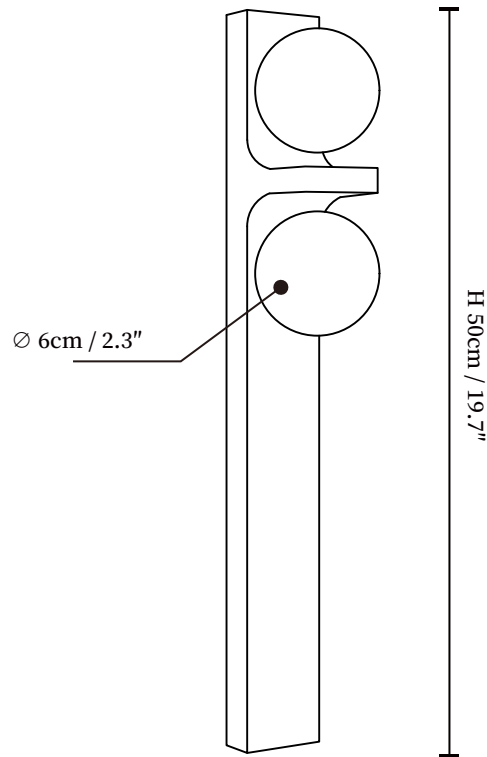

SPECIFICATION SHEET

SPECIFICATION DETAILS

*For custom options, consult factory for details

Fixture Dimensions	$\varnothing 2.3'' \times H 19.7''$
Light source	G9 (bulb not included)
Wattage	MAX 5W incandescent bulb or LED equivalent.
Voltage	AC 110-240V
Mounting	Hardwired.
Dimming	Compatible with dimmable bulbs (bulb not included)
Control method	Compatible with common wall switches (not included)
Finishes	Yellow Travertine
Shade Details	White
Material	Yellow Travertine, Metal, Glass