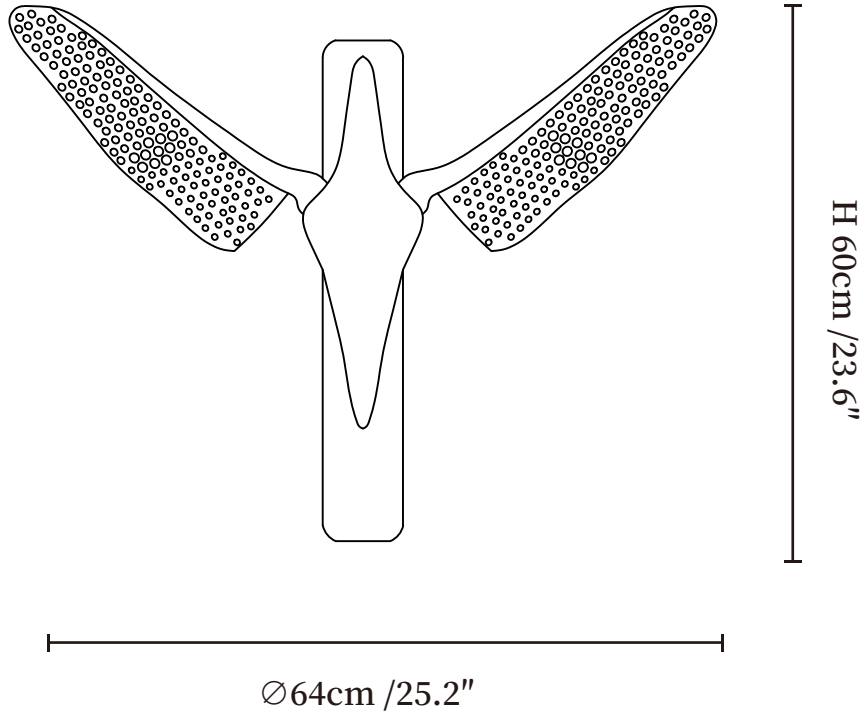

## SPECIFICATION DETAILS

\*For custom options, consult factory for details

<b>Fixture Dimensions</b>	Ø 25.2" x H 23.6"
<b>Light source</b>	Integrated LED
<b>Wattage</b>	~8 Watts
<b>Voltage</b>	AC 110-240V
<b>Dimming</b>	Not supported
<b>CRI(Ra)</b>	90+CRI
<b>Mounting</b>	Hardwired.
<b>LED Rated Life</b>	30000 hours
<b>Color Temperature</b>	Warm Light (3000K), Neutral Light (4000K), Cool Light (6000K)
<b>Control method</b>	Compatible with common wall switches (
<b>Finishes</b>	Wood color, Walnut color.
<b>Shade Details</b>	White.
<b>Material</b>	Wood, Acrylic, Metal.