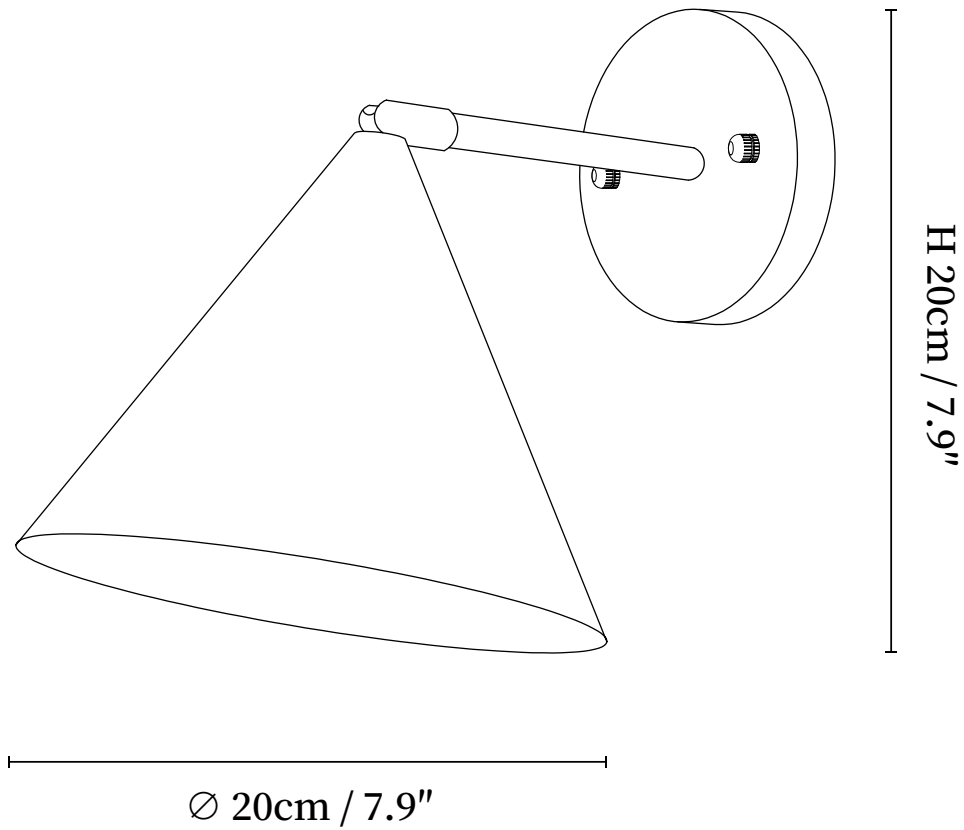

SPECIFICATION SHEET

SPECIFICATION DETAILS

*For custom options, consult factory for details

Fixture Dimensions	Ø 7.9" x H 7.9"
Light source	E26 or E27 (bulb not included)
Wattage	MAX 40W incandescent bulb or LED equivalent.
Voltage	AC 110-240V
Mounting	Hardwired.
Dimming	Please purchase dimmable light bulbs separately.
Control method	Compatible with common wall switches (not included)
Finishes	Brass.
Shade Details	Brass.
Material	Brass.