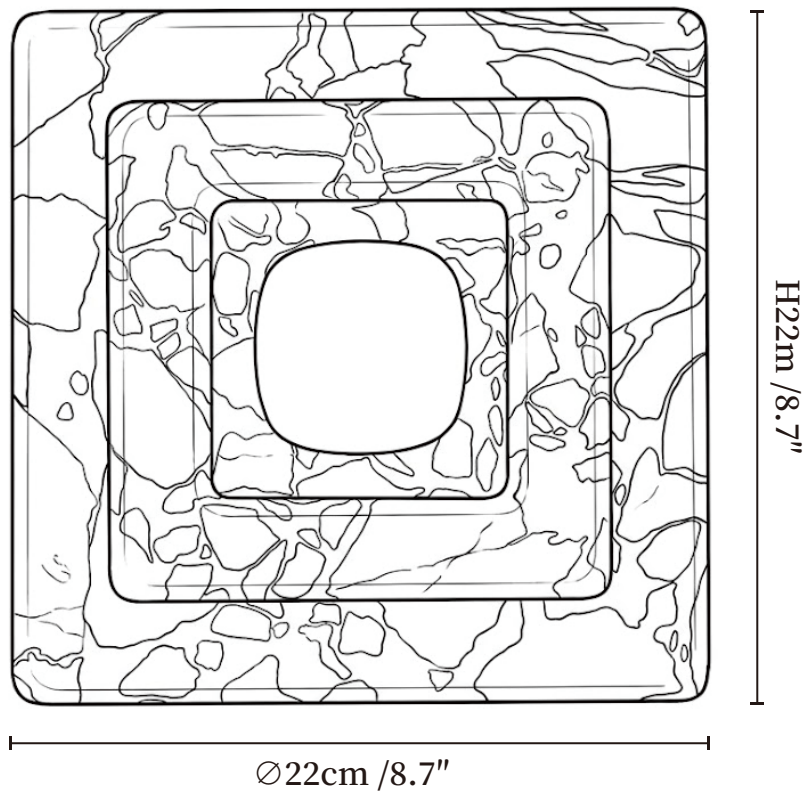

# SPECIFICATION SHEET

---

## SPECIFICATION DETAILS

\*For custom options, consult factory for details

<b>Fixture Dimensions</b>	Ø 8.7" x H 8.7"
<b>Light source</b>	G9 (bulb not included)
<b>Wattage</b>	MAX 5W incandescent bulb or LED equivalent.
<b>Voltage</b>	AC 110-240V
<b>Mounting</b>	Hardwired.
<b>Dimming</b>	Compatible with dimmable bulbs (bulb not included)
<b>Control method</b>	Compatible with common wall switches (not included)
<b>Finishes</b>	Bulgari Red, Afghan Black Gold Flower.
<b>Shade Details</b>	White.
<b>Material</b>	Metal, Marble.